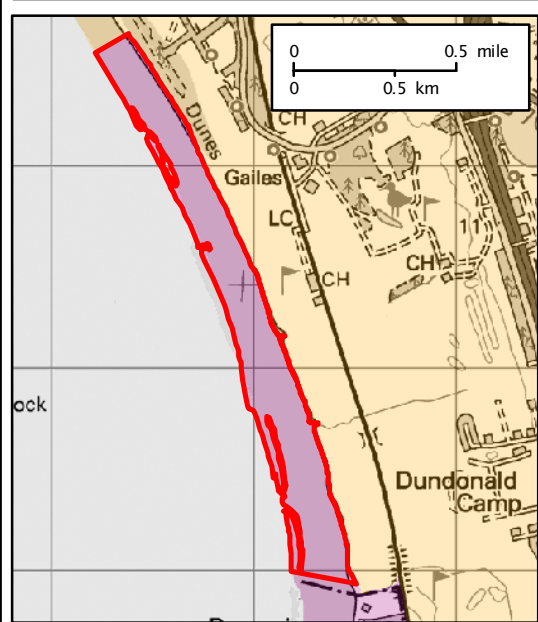

Interim Review of UK Parliament Constituencies (1986)

Ayr and Cunninghame South constituencies

- Ayr constituency
- Cunninghame South constituency
- area transferred from Ayr to Cunninghame South constituency

Crown Copyright and database right 2013. All rights reserved. Ordnance Survey licence no. 100022179.
 This map shows the constituency boundary against Ordnance Survey maps from 2012 rather than maps from when the constituency boundary was decided.