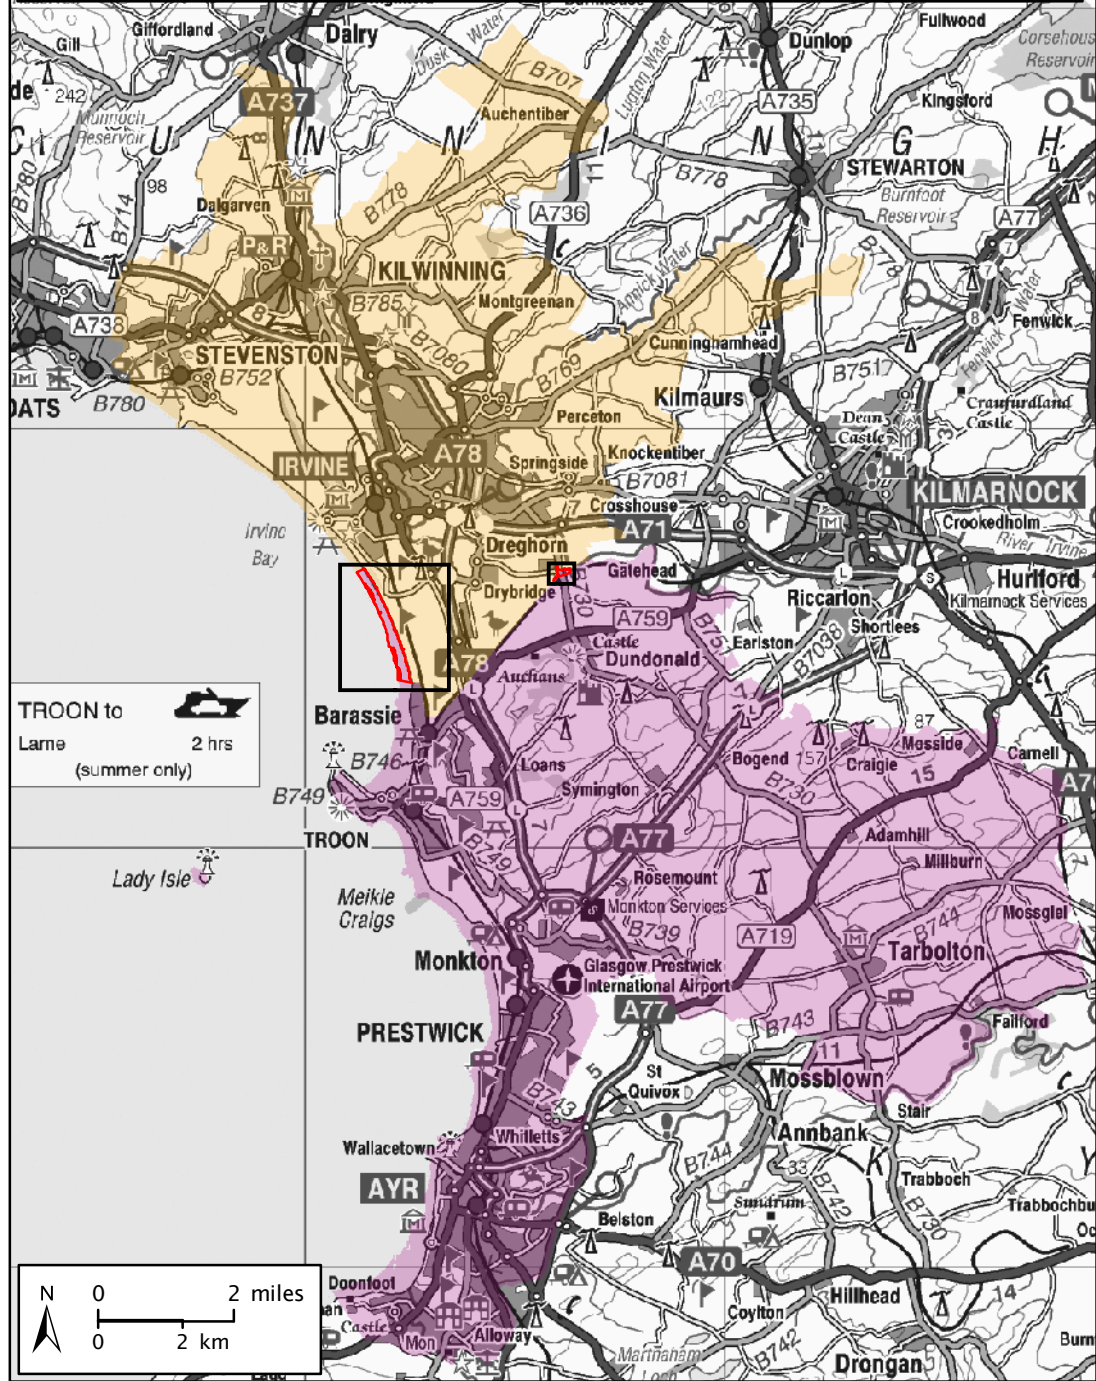

Interim Review of UK Parliament Constituencies (1986)

Ayr and Cunninghame South constituencies

- Ayr constituency
- Cunninghame South constituency
- area transferred from Ayr to Cunninghame South constituency

Crown Copyright and database right 2013. All rights reserved. Ordnance Survey licence no. 100022179.
 This map shows the constituency boundary against Ordnance Survey maps from 2012 rather than maps from when the constituency boundary was decided.