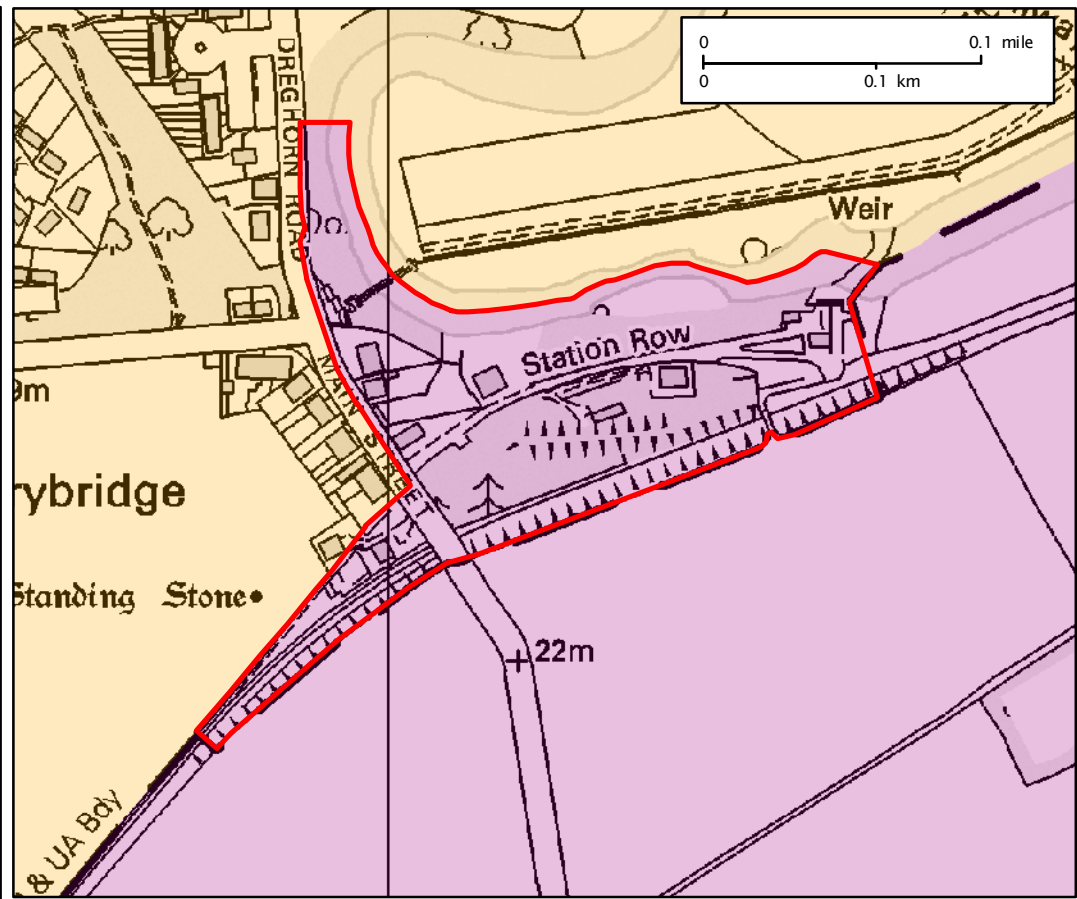

Interim Review of UK Parliament Constituencies (1986)

Ayr and Cunninghame South constituencies

- Ayr constituency
- Cunninghame South constituency
- area transferred from Ayr to Cunninghame South constituency

Crown Copyright and database right 2013. All rights reserved. Ordnance Survey licence no. 100022179.
 This map shows the constituency boundary against Ordnance Survey maps from 2012 rather than maps from when the constituency boundary was decided.