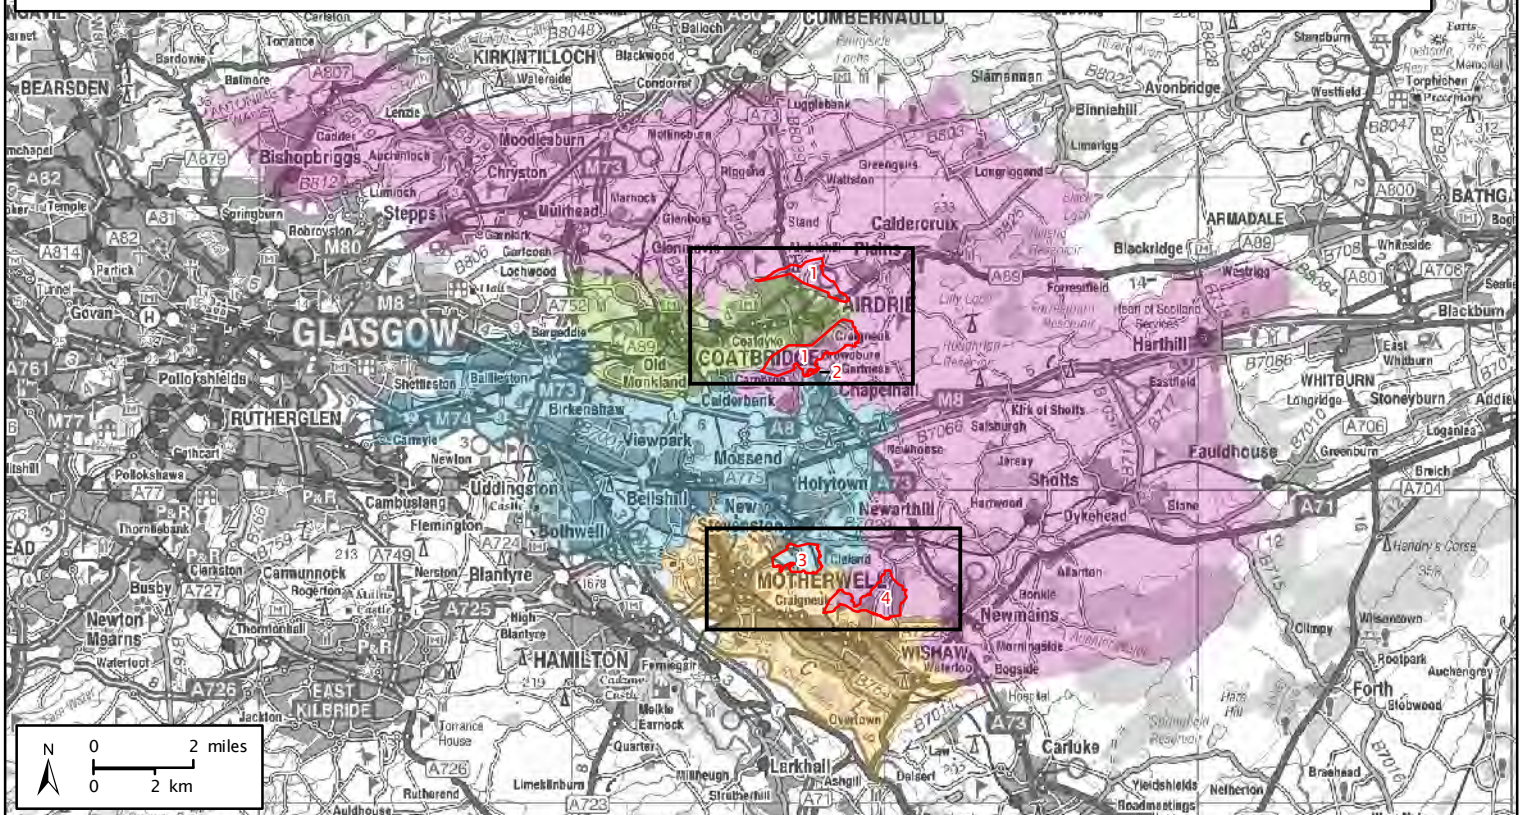

Interim Review of UK Parliament Constituencies (1952)

Bothwell, Coatbridge and Airdrie, Motherwell and North Lanarkshire constituencies

- 1 area of North Lanarkshire transferred to Coatbridge and Airdrie constituency
- 2 area of Bothwell transferred to Coatbridge and Airdrie constituency
- 3 area of Bothwell transferred to Motherwell constituency
- 4 area of North Lanarkshire transferred to Motherwell constituency

- Bothwell constituency
- Coatbridge and Airdrie constituency
- Motherwell constituency
- North Lanarkshire constituency

Crown Copyright and database right 2013. All rights reserved. Ordnance Survey licence no. 100022179. This map shows the constituency boundary against Ordnance Survey maps from 2012 rather than maps from when the constituency boundary was decided.