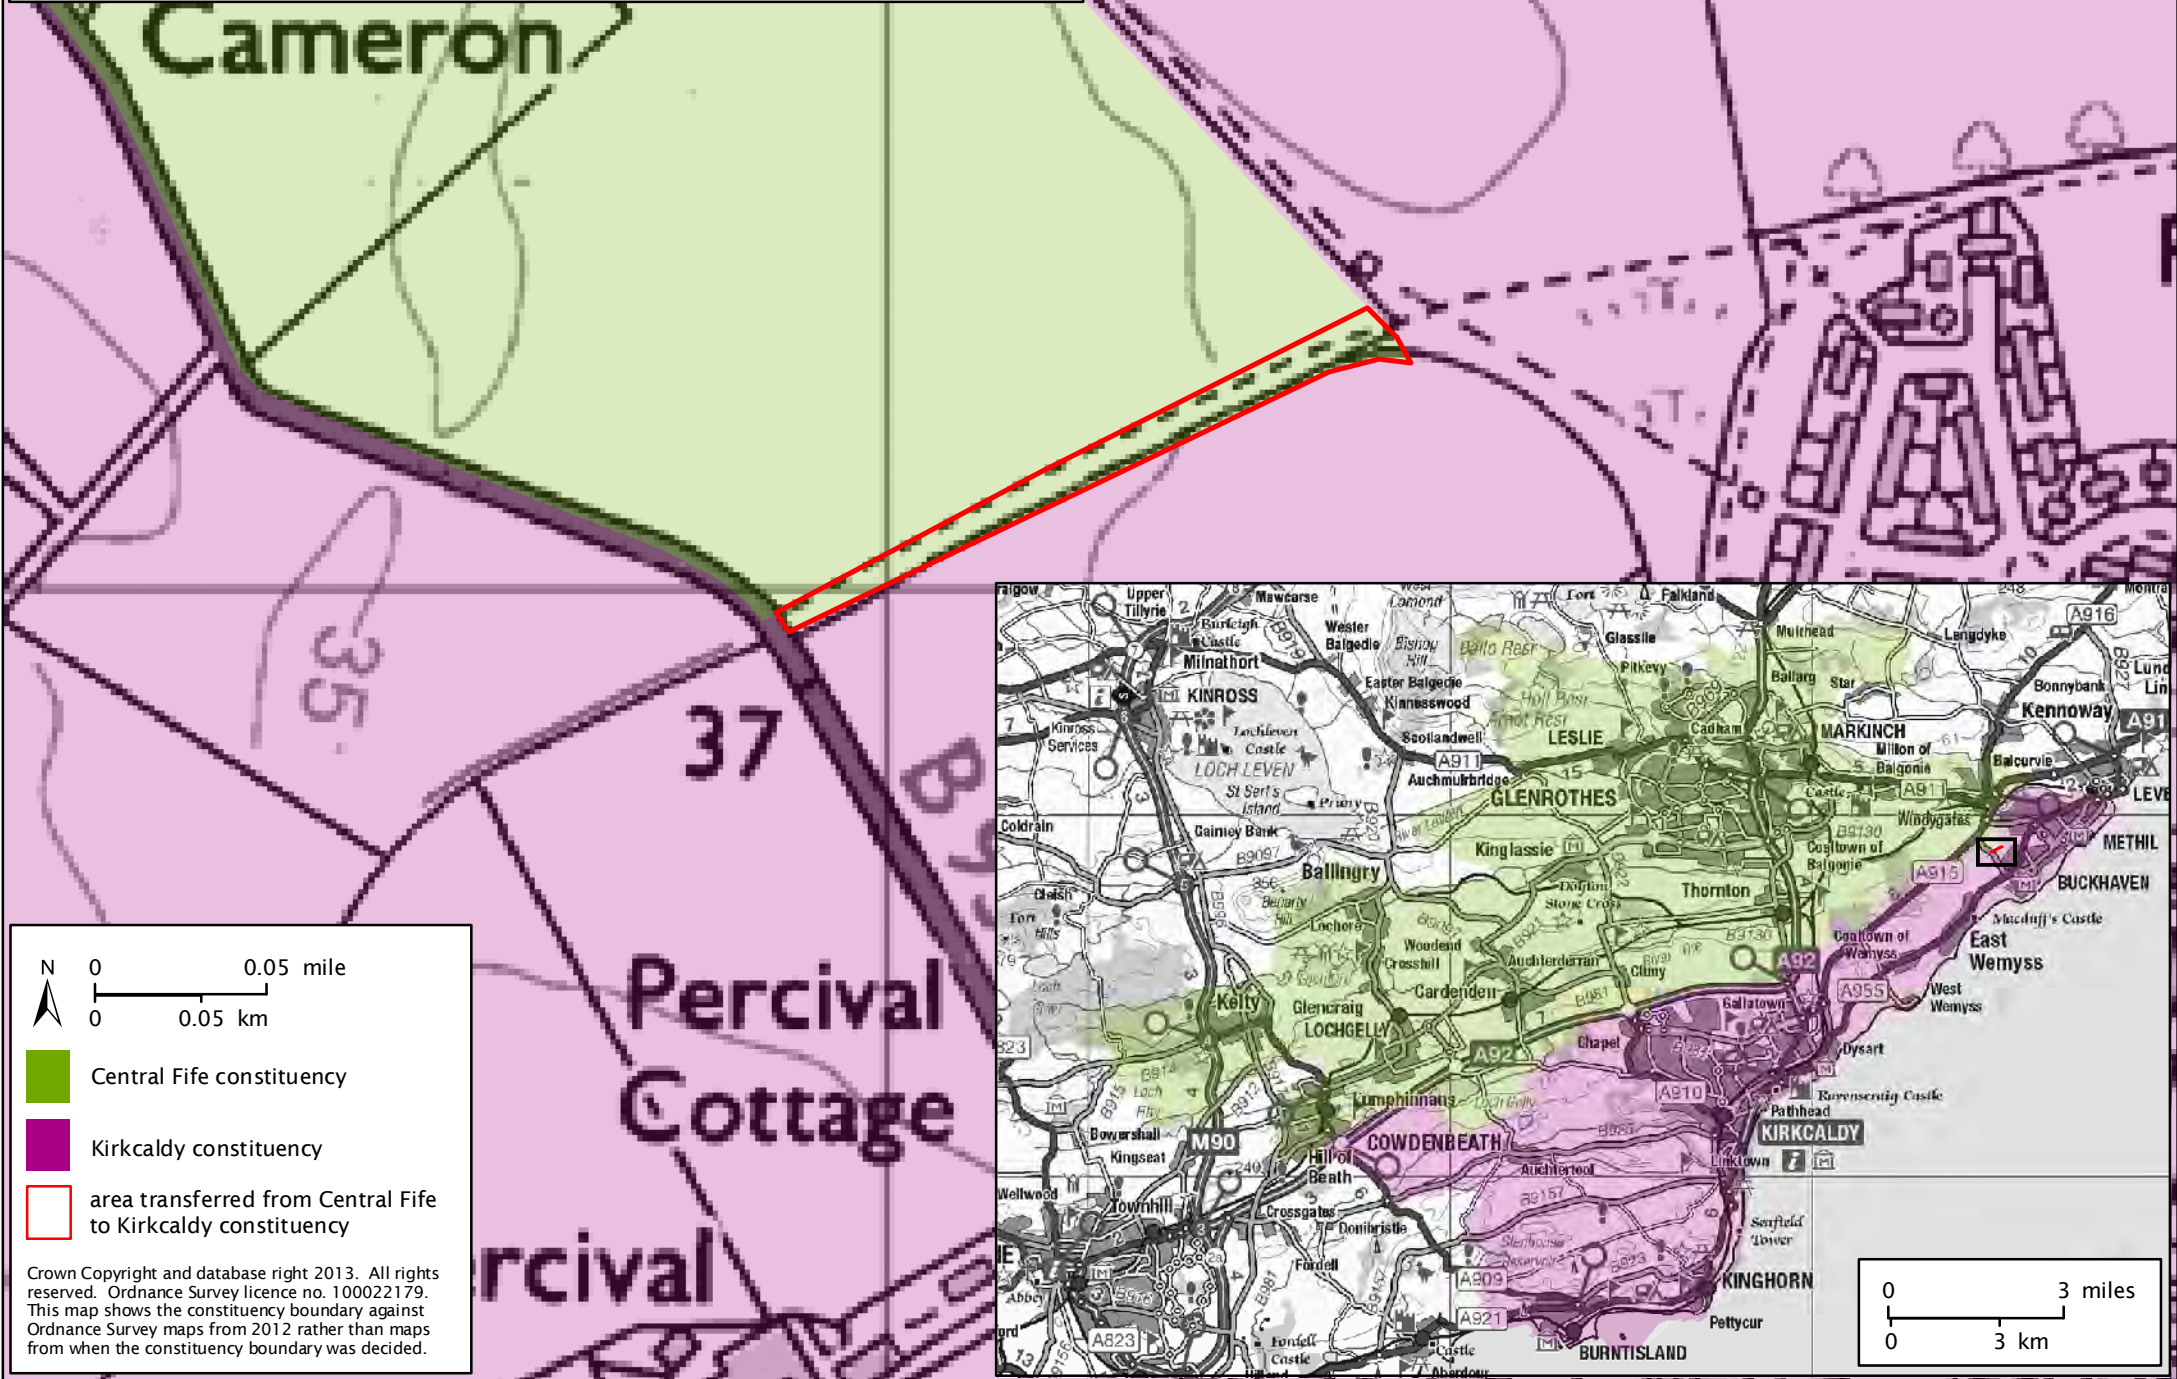

Interim Review of UK Parliament Constituencies (1972)

Central Fife and Kirkcaldy constituencies

N 0 0.05 mile
0 0.05 km

- Central Fife constituency
- Kirkcaldy constituency
- area transferred from Central Fife to Kirkcaldy constituency

Crown Copyright and database right 2013. All rights reserved. Ordnance Survey licence no. 100022179. This map shows the constituency boundary against Ordnance Survey maps from 2012 rather than maps from when the constituency boundary was decided.