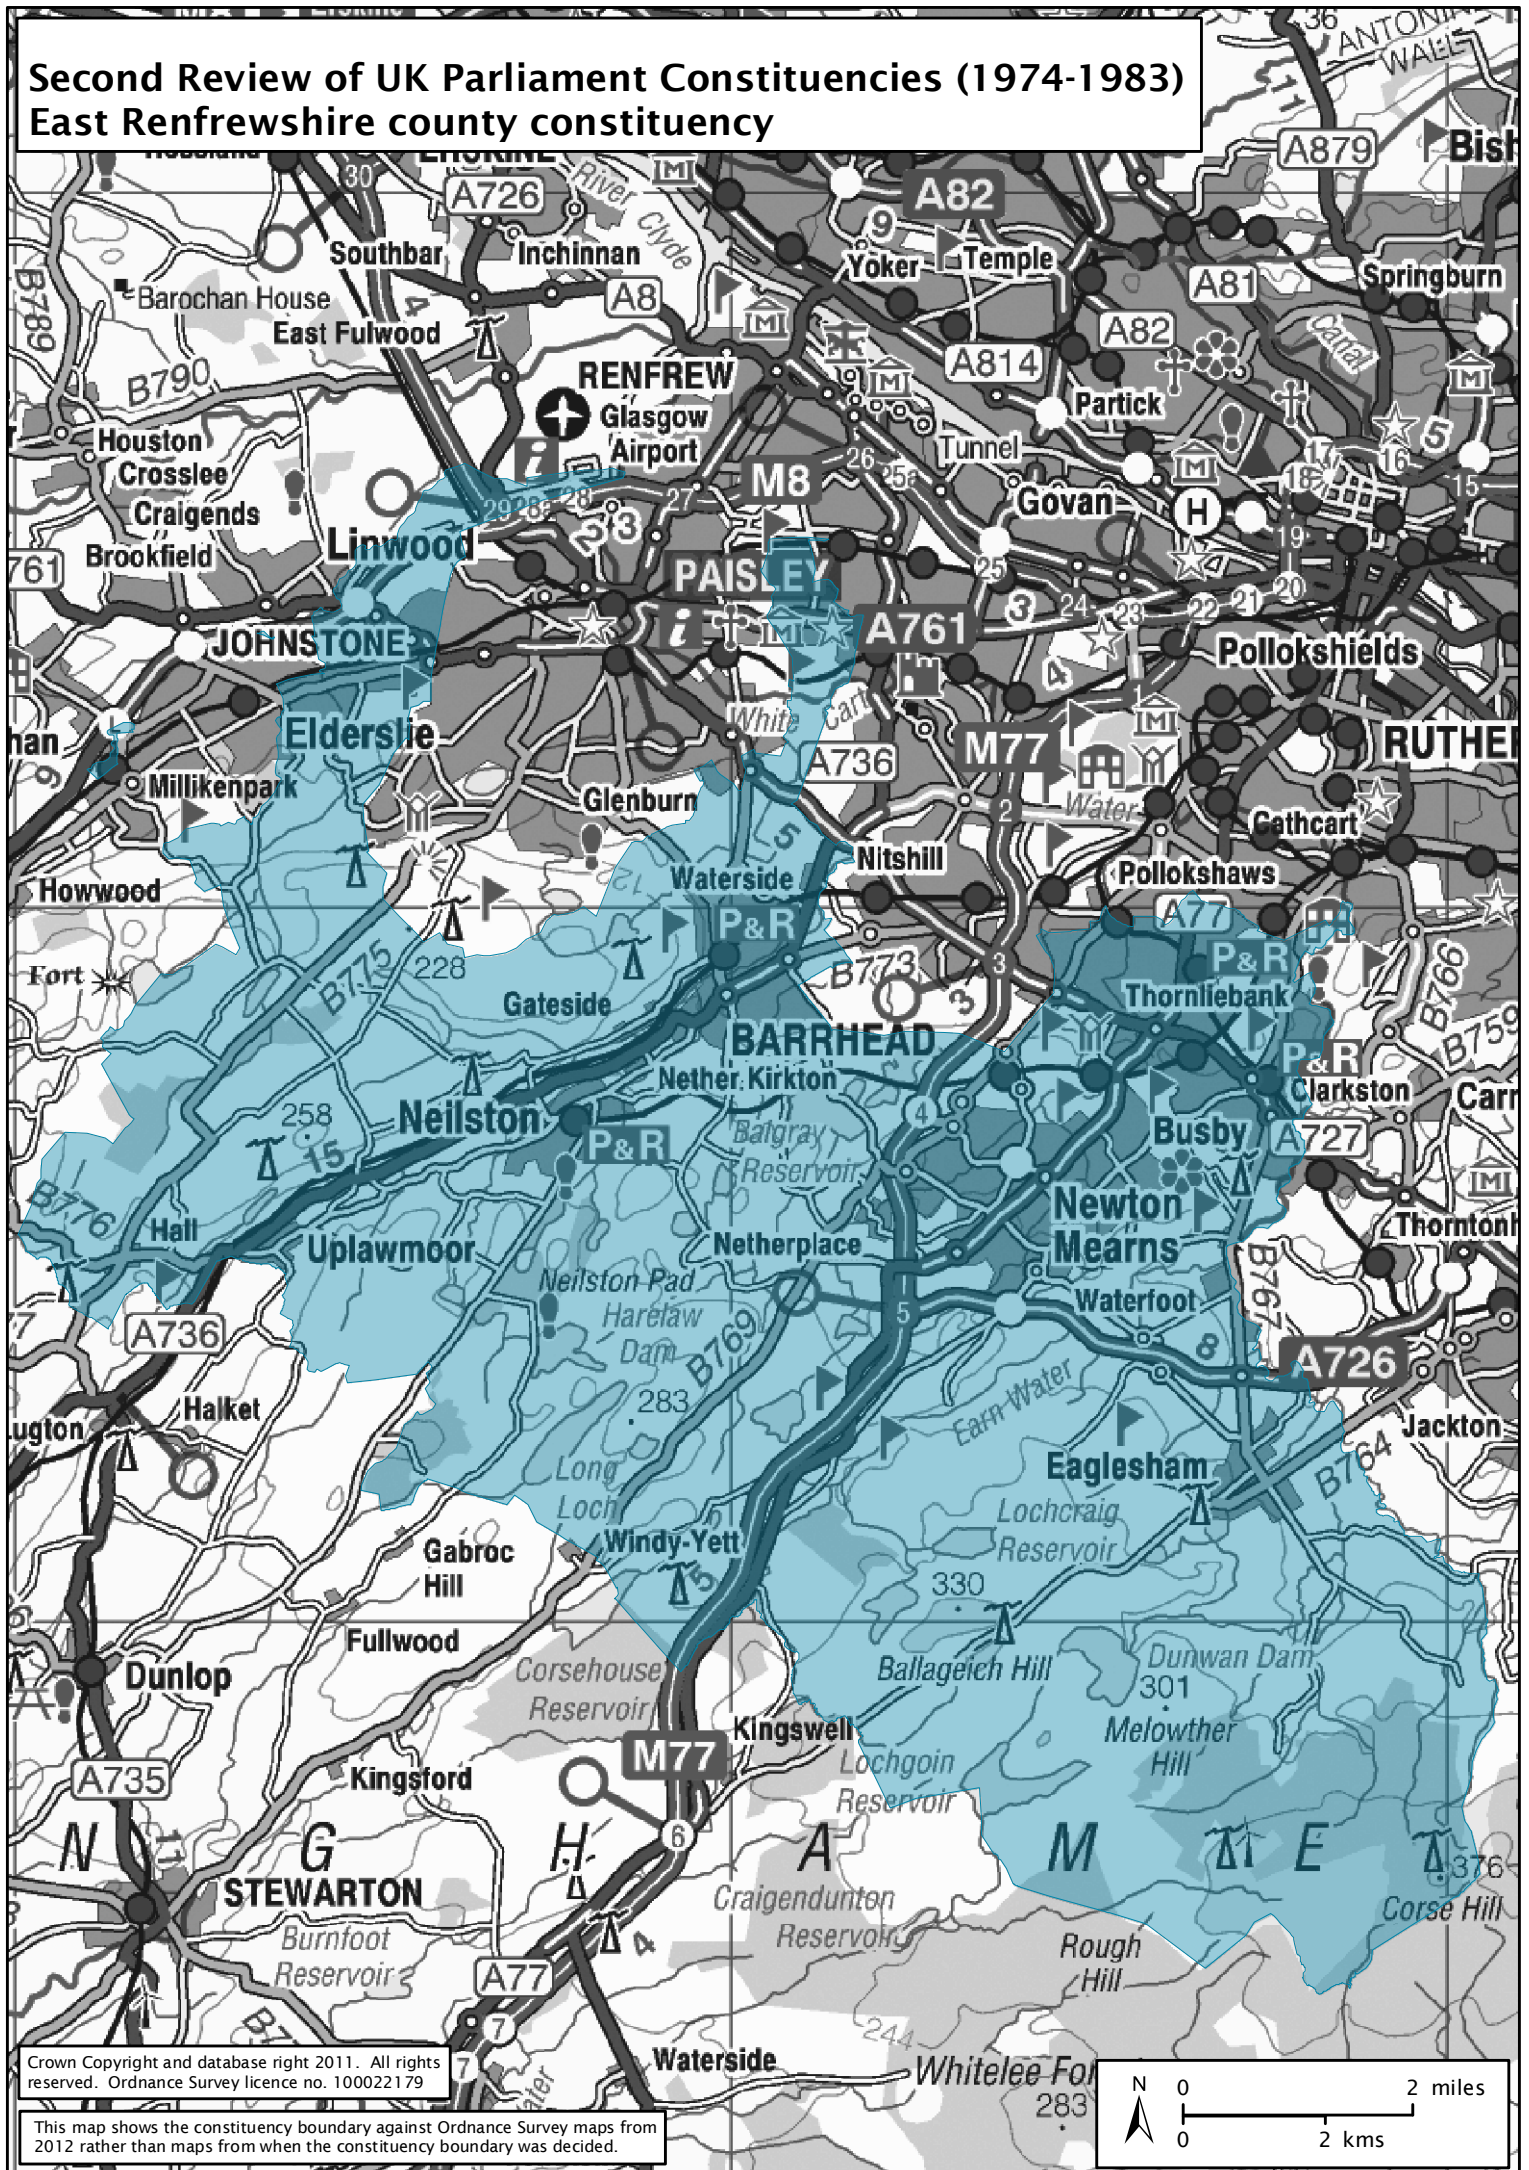

# Second Review of UK Parliament Constituencies (1974-1983) East Renfrewshire county constituency

Crown Copyright and database right 2011. All rights reserved. Ordnance Survey licence no. 100022179

This map shows the constituency boundary against Ordnance Survey maps from 2012 rather than maps from when the constituency boundary was decided.