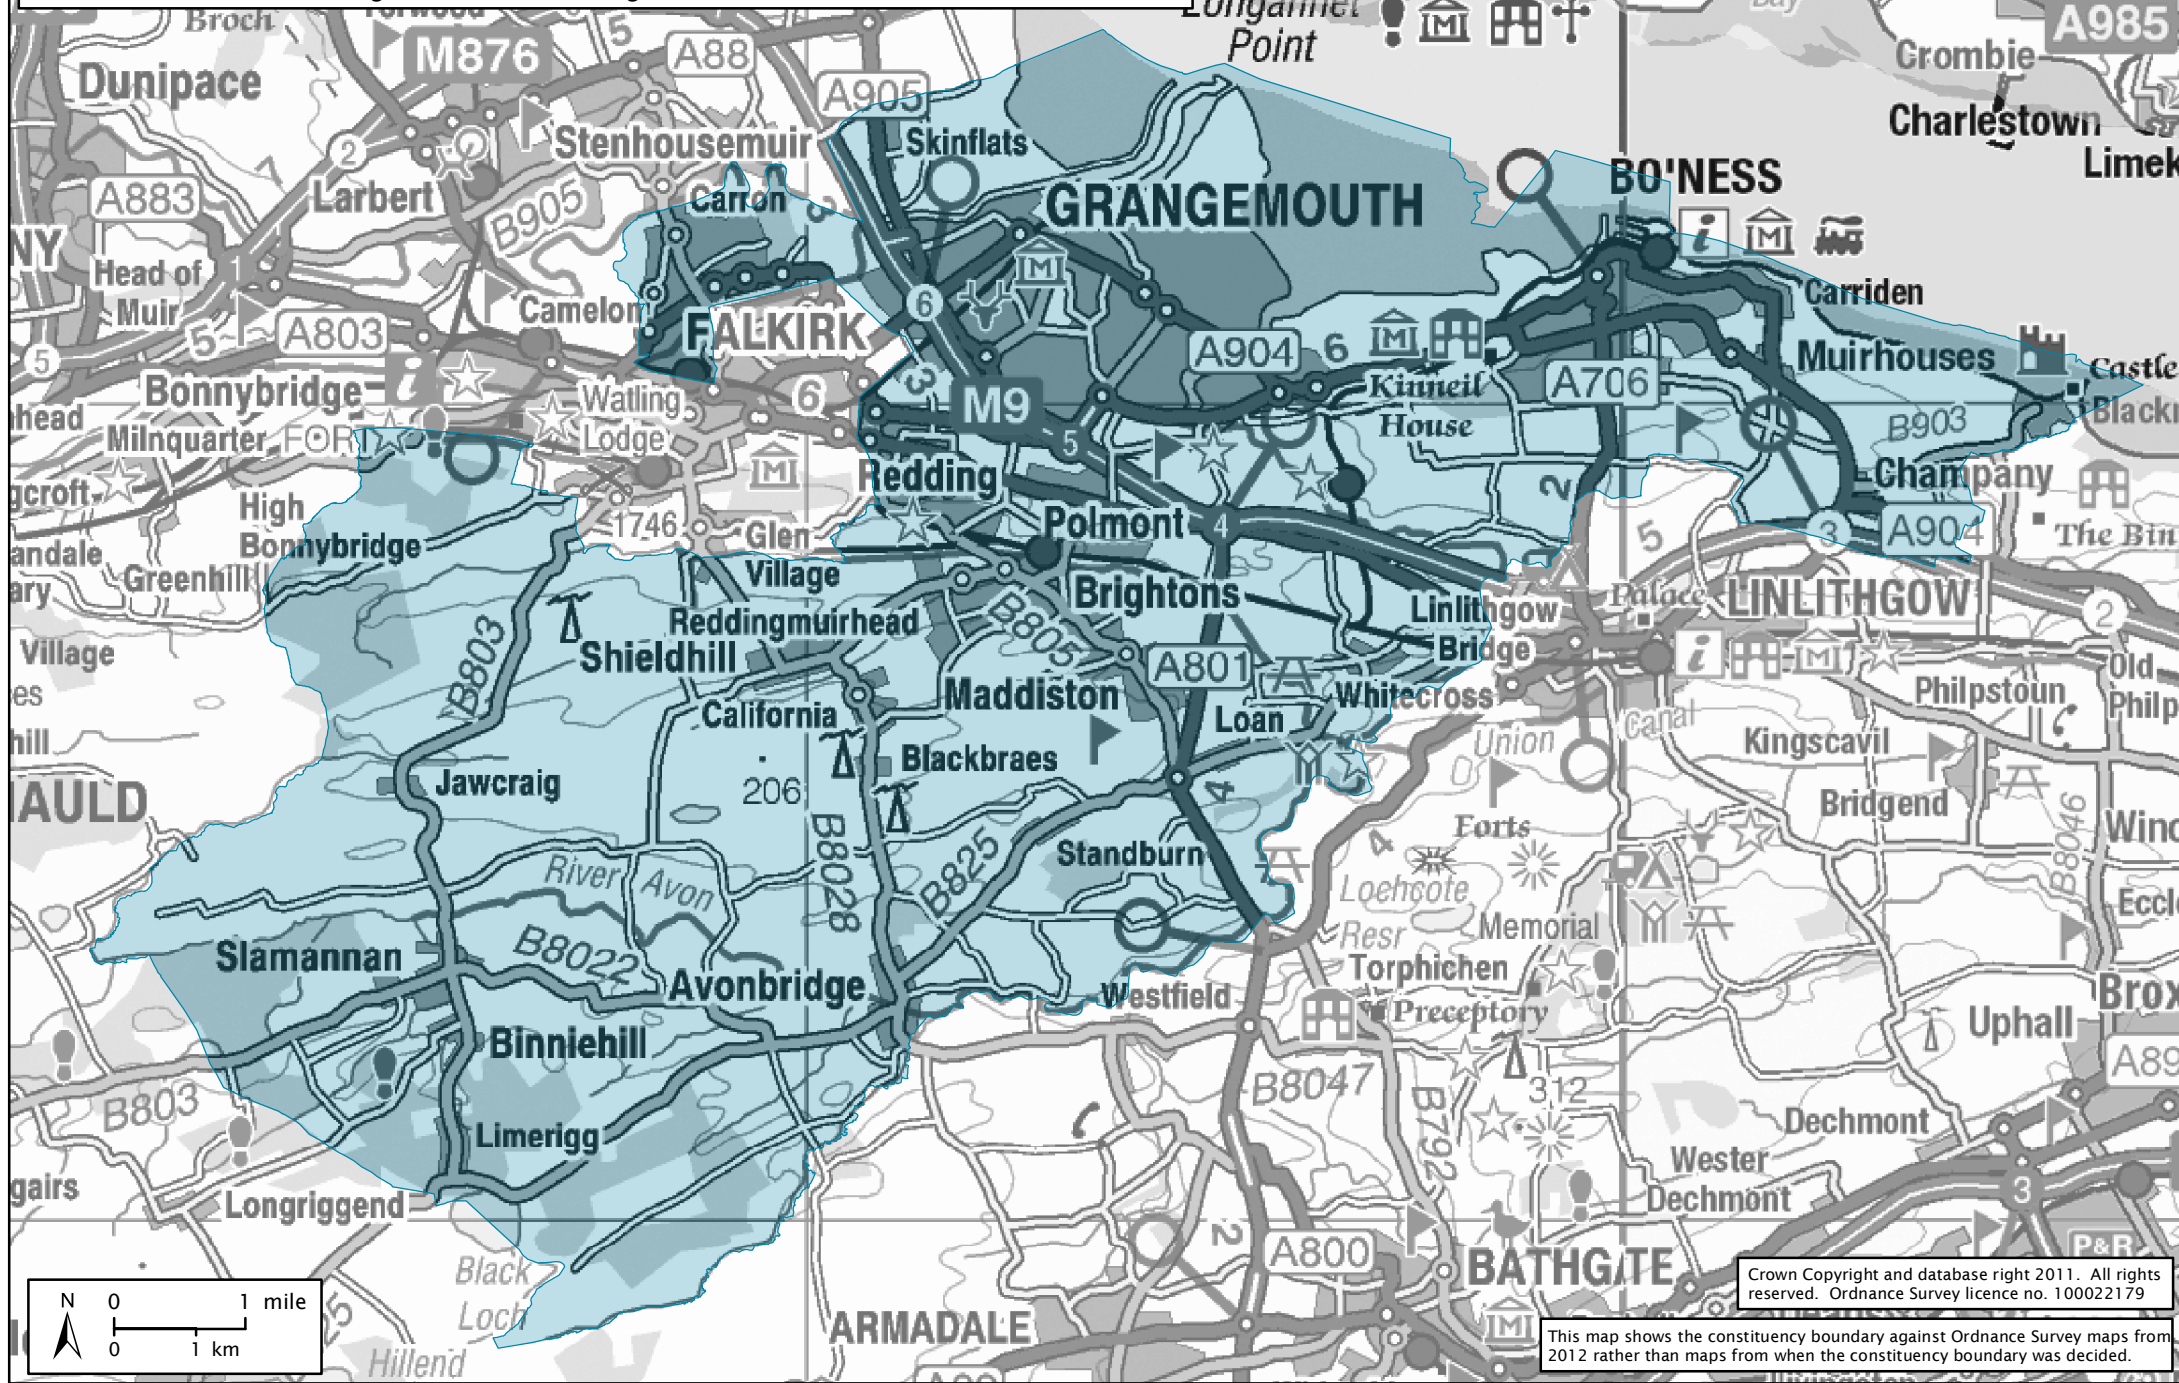

Third Review of UK Parliament Constituencies (1983 - 1997)

Falkirk East county constituency

Crown Copyright and database right 2011. All rights reserved. Ordnance Survey licence no. 100022179

This map shows the constituency boundary against Ordnance Survey maps from 2012 rather than maps from when the constituency boundary was decided.