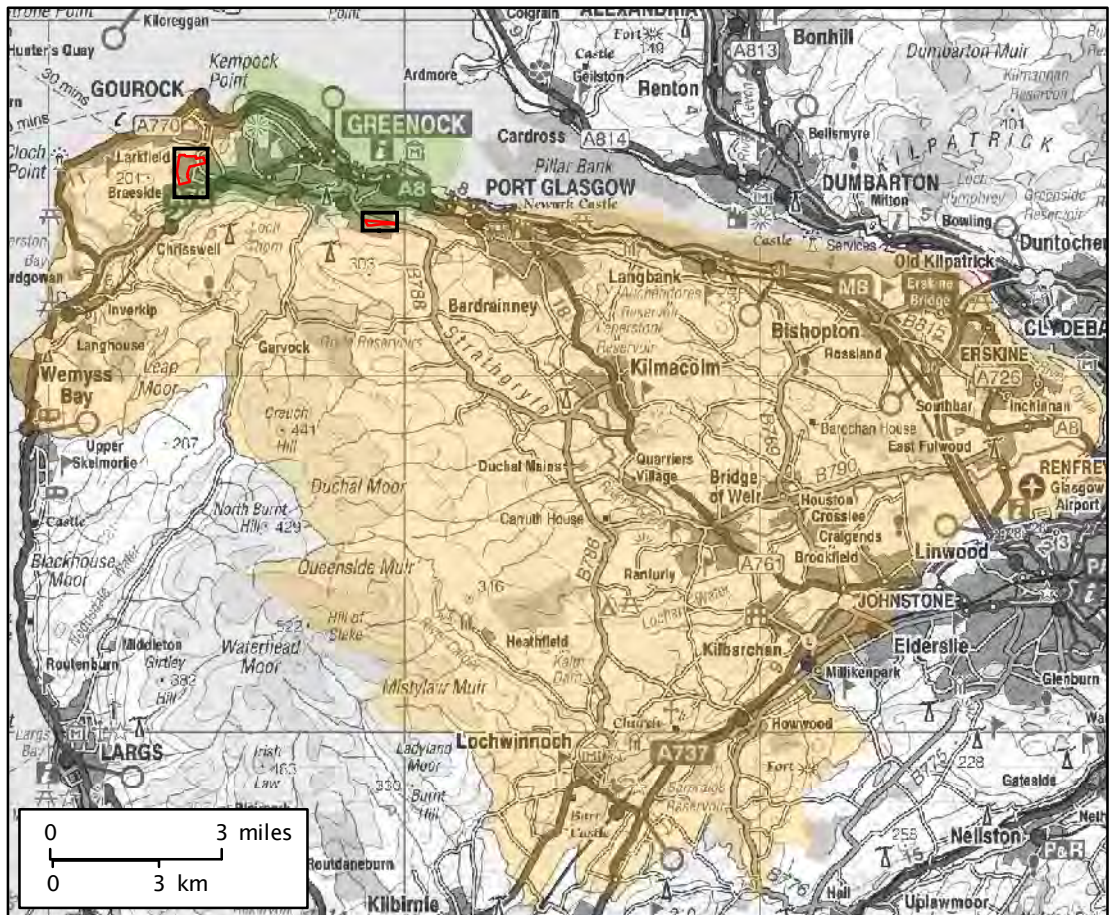

Interim Review of UK Parliament Constituencies (1952)

Greenock and West Renfrewshire constituencies

Crown Copyright and database right 2013. All rights reserved. Ordnance Survey licence no. 100022179. This map shows the constituency boundary against Ordnance Survey maps from 2012 rather than maps from when the constituency boundary was decided.

-  N
-  0 0.1 mile
-  0 0.1 km
-  Greenock constituency
-  West Renfrewshire constituency
-  area of West Renfrewshire transferred to Greenock constituency