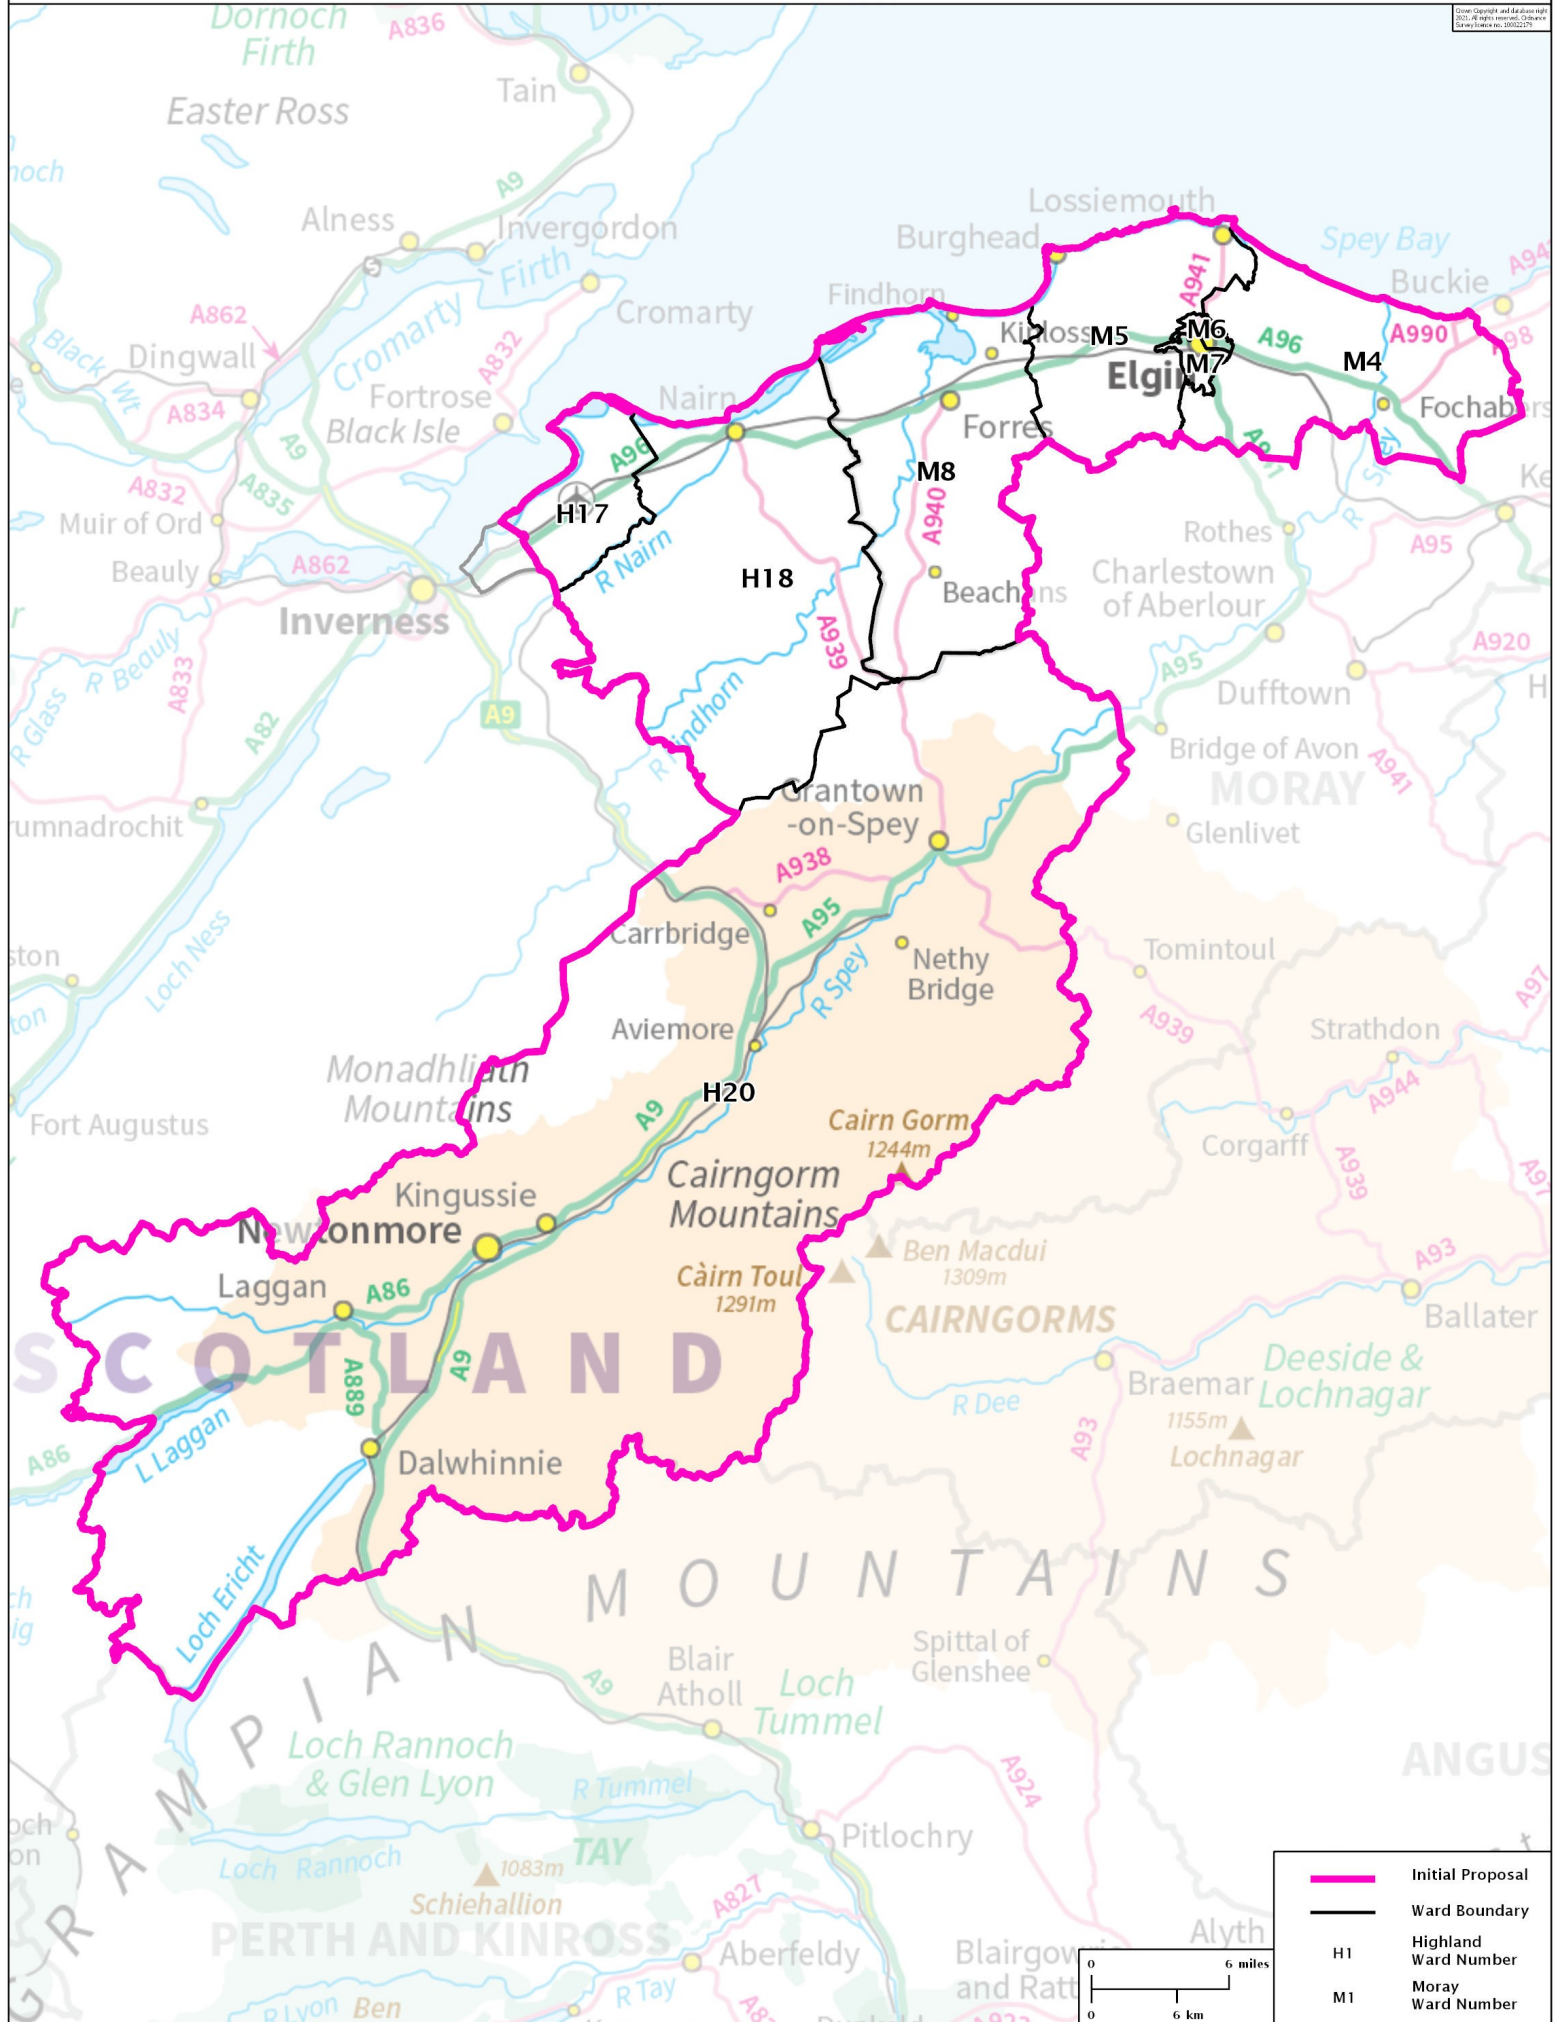

2023 Review of UK Parliament Constituencies - Initial Proposals

Highland East and Elgin County Constituency - Electorate 72,038

	Initial Proposal
	Ward Boundary
H1	Highland Ward Number
M1	Moray Ward Number