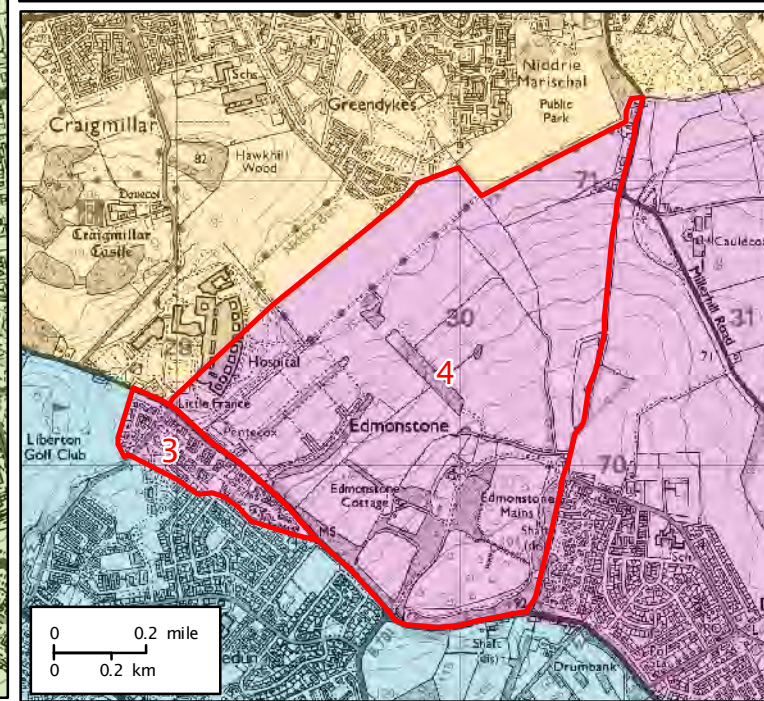

Interim Review of UK Parliament Constituencies (1960)

Edinburgh East, Edinburgh Pentlands, Edinburgh South, Edinburgh West and Midlothian constituencies

- 1 area of Midlothian transferred to Edinburgh Pentlands constituency
- 2 area of Midlothian transferred to Edinburgh West constituency
- 3 area of Midlothian transferred to Edinburgh South constituency
- 4 area of Midlothian transferred to Edinburgh East constituency

Crown Copyright and database right 2011. All rights reserved. Ordnance Survey licence no. 100022179. This map shows the constituency boundary against Ordnance Survey maps from 2012 rather than maps from when the constituency boundary was decided.