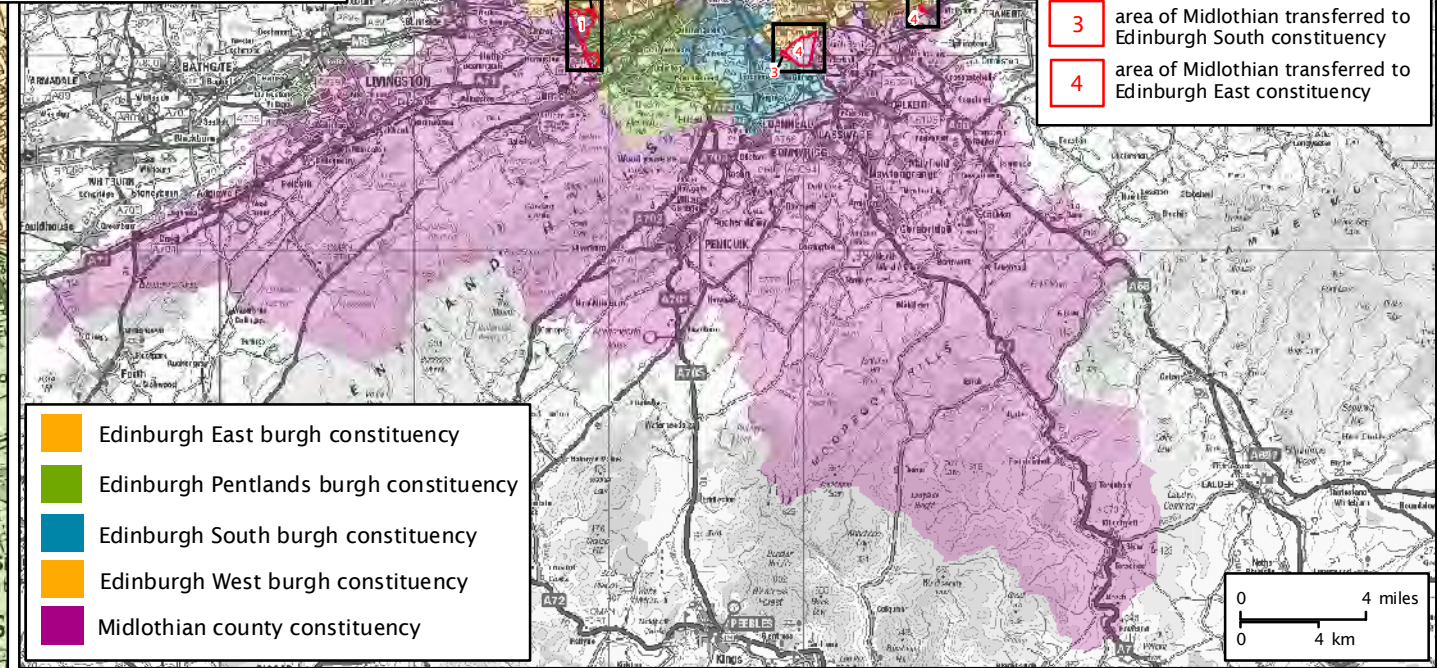

Interim Review of UK Parliament Constituencies (1960)

Edinburgh East, Edinburgh Pentlands, Edinburgh South, Edinburgh West and Midlothian constituencies

- 1 area of Midlothian transferred to Edinburgh Pentlands constituency
- 2 area of Midlothian transferred to Edinburgh West constituency
- 3 area of Midlothian transferred to Edinburgh South constituency
- 4 area of Midlothian transferred to Edinburgh East constituency

Crown Copyright and database right 2011. All rights reserved. Ordnance Survey licence no. 100022179. This map shows the constituency boundary against Ordnance Survey maps from 2012 rather than maps from when the constituency boundary was decided.