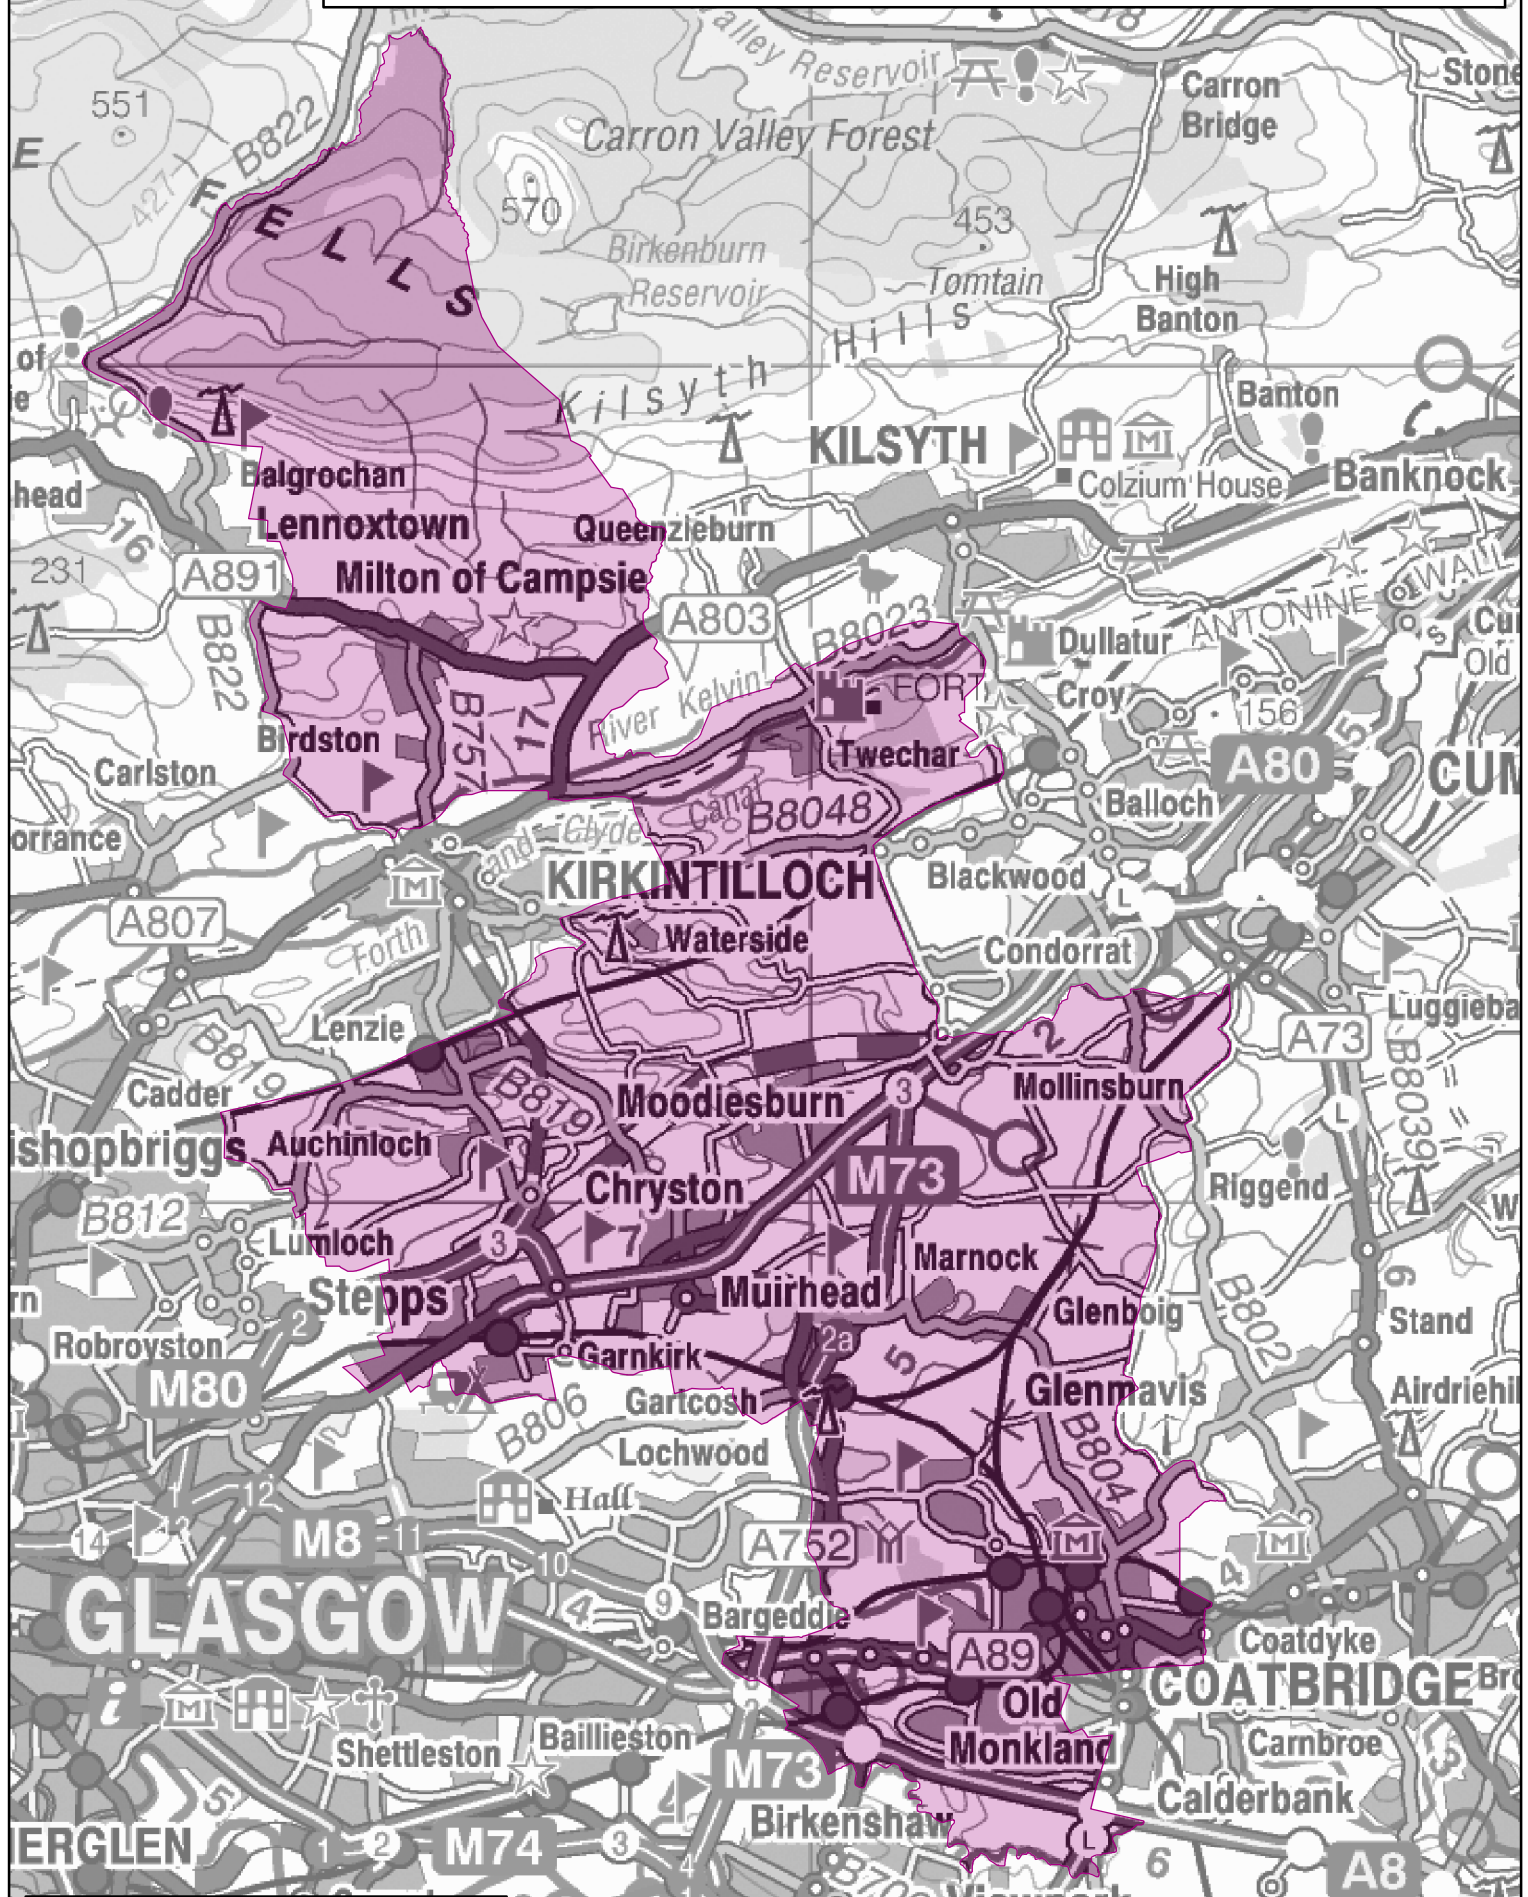

Third Review of UK Parliament Constituencies (1983 - 1997)

Monklands West burgh constituency

Crown Copyright and database right 2011. All rights reserved. Ordnance Survey licence no. 100022179

This map shows the constituency boundary against Ordnance Survey maps from 2012 rather than maps from when the constituency boundary was decided.