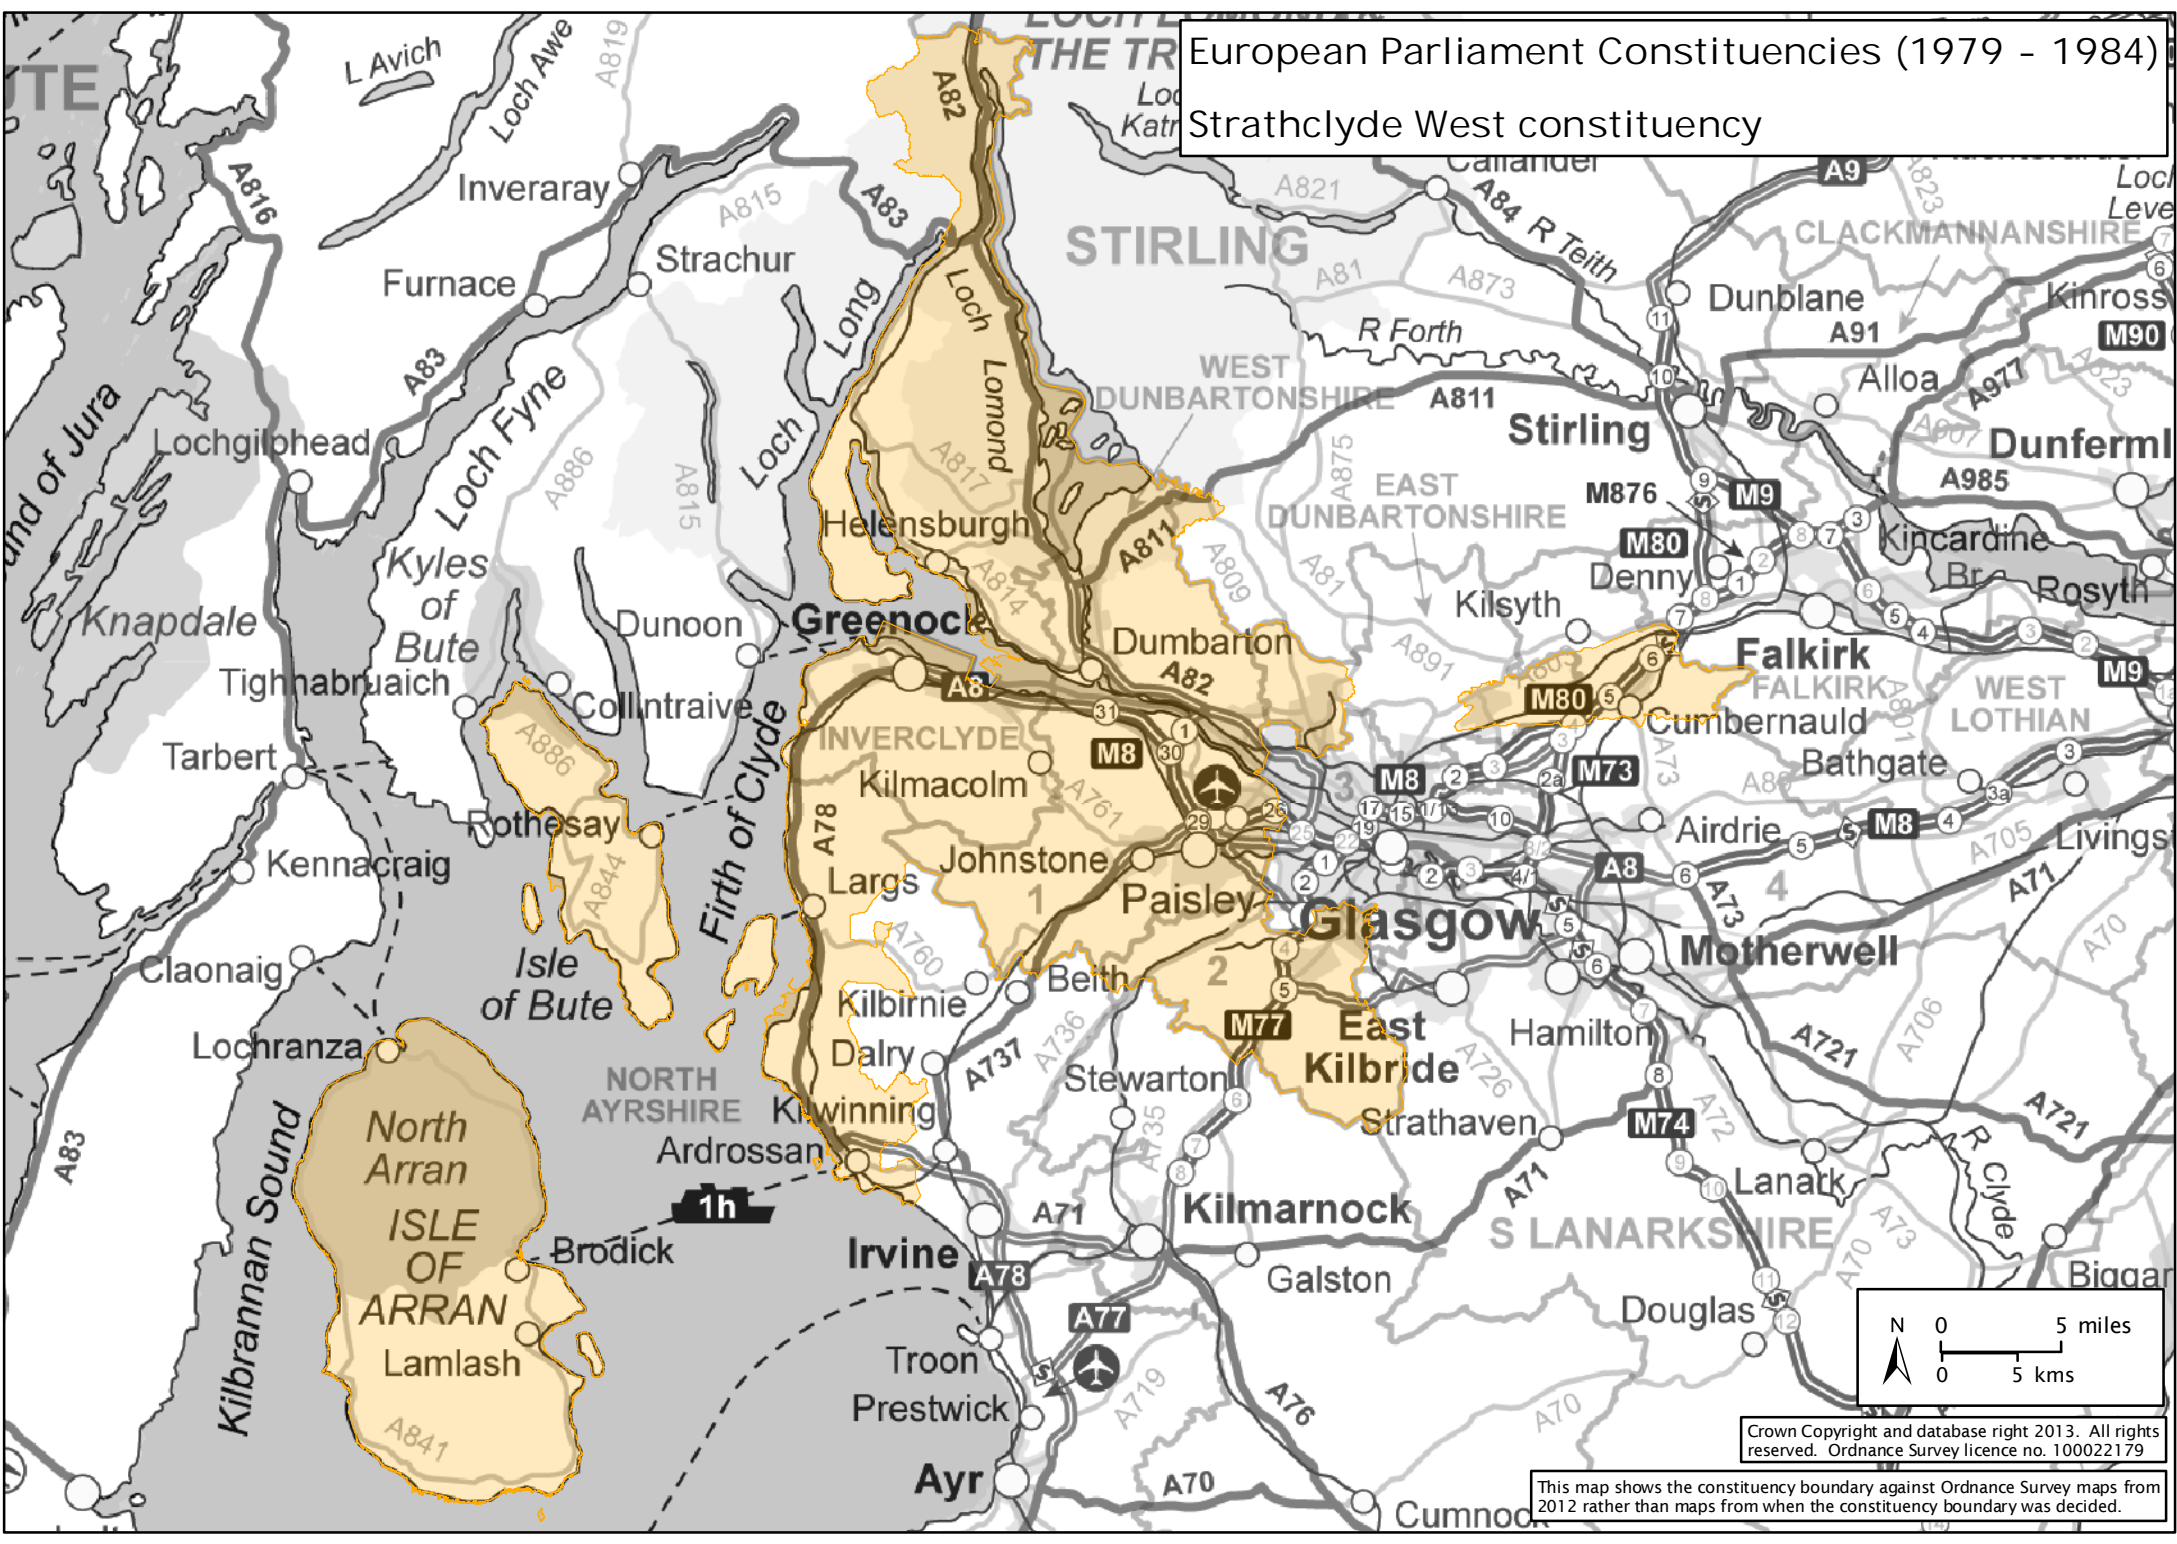

European Parliament Constituencies (1979 - 1984)

Strathclyde West constituency

Crown Copyright and database right 2013. All rights reserved. Ordnance Survey licence no. 100022179

This map shows the constituency boundary against Ordnance Survey maps from 2012 rather than maps from when the constituency boundary was decided.