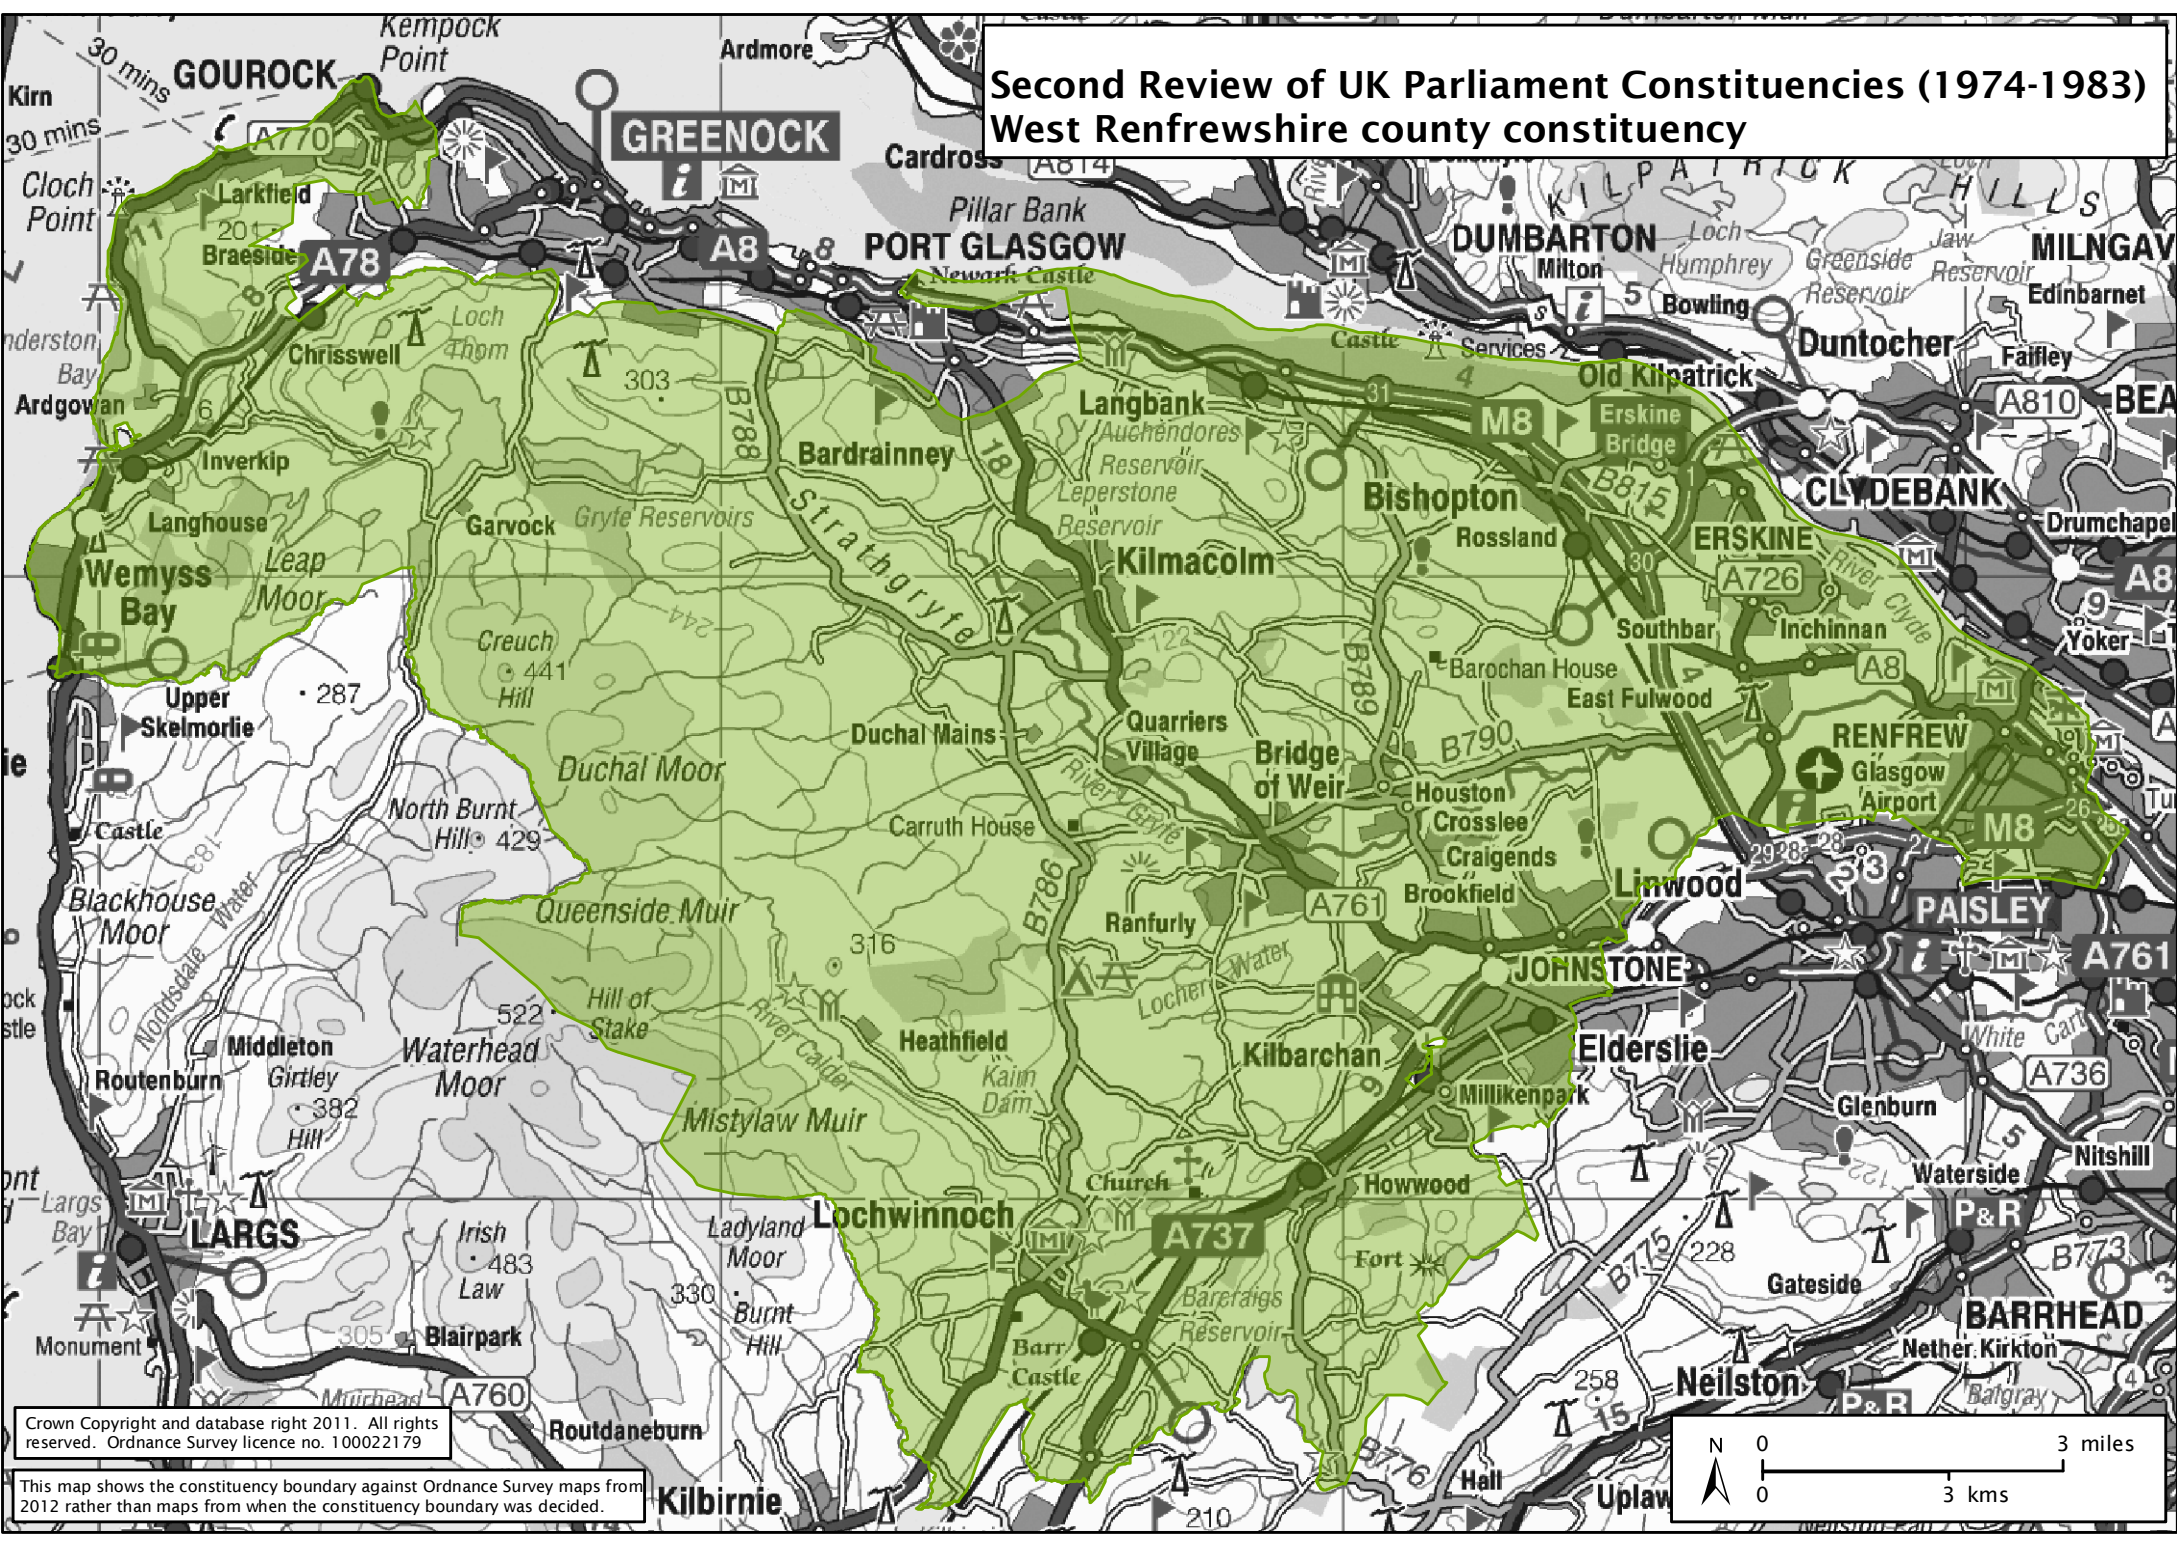

Second Review of UK Parliament Constituencies (1974-1983) West Renfrewshire county constituency

Crown Copyright and database right 2011. All rights reserved. Ordnance Survey licence no. 100022179

This map shows the constituency boundary against Ordnance Survey maps from 2012 rather than maps from when the constituency boundary was decided.