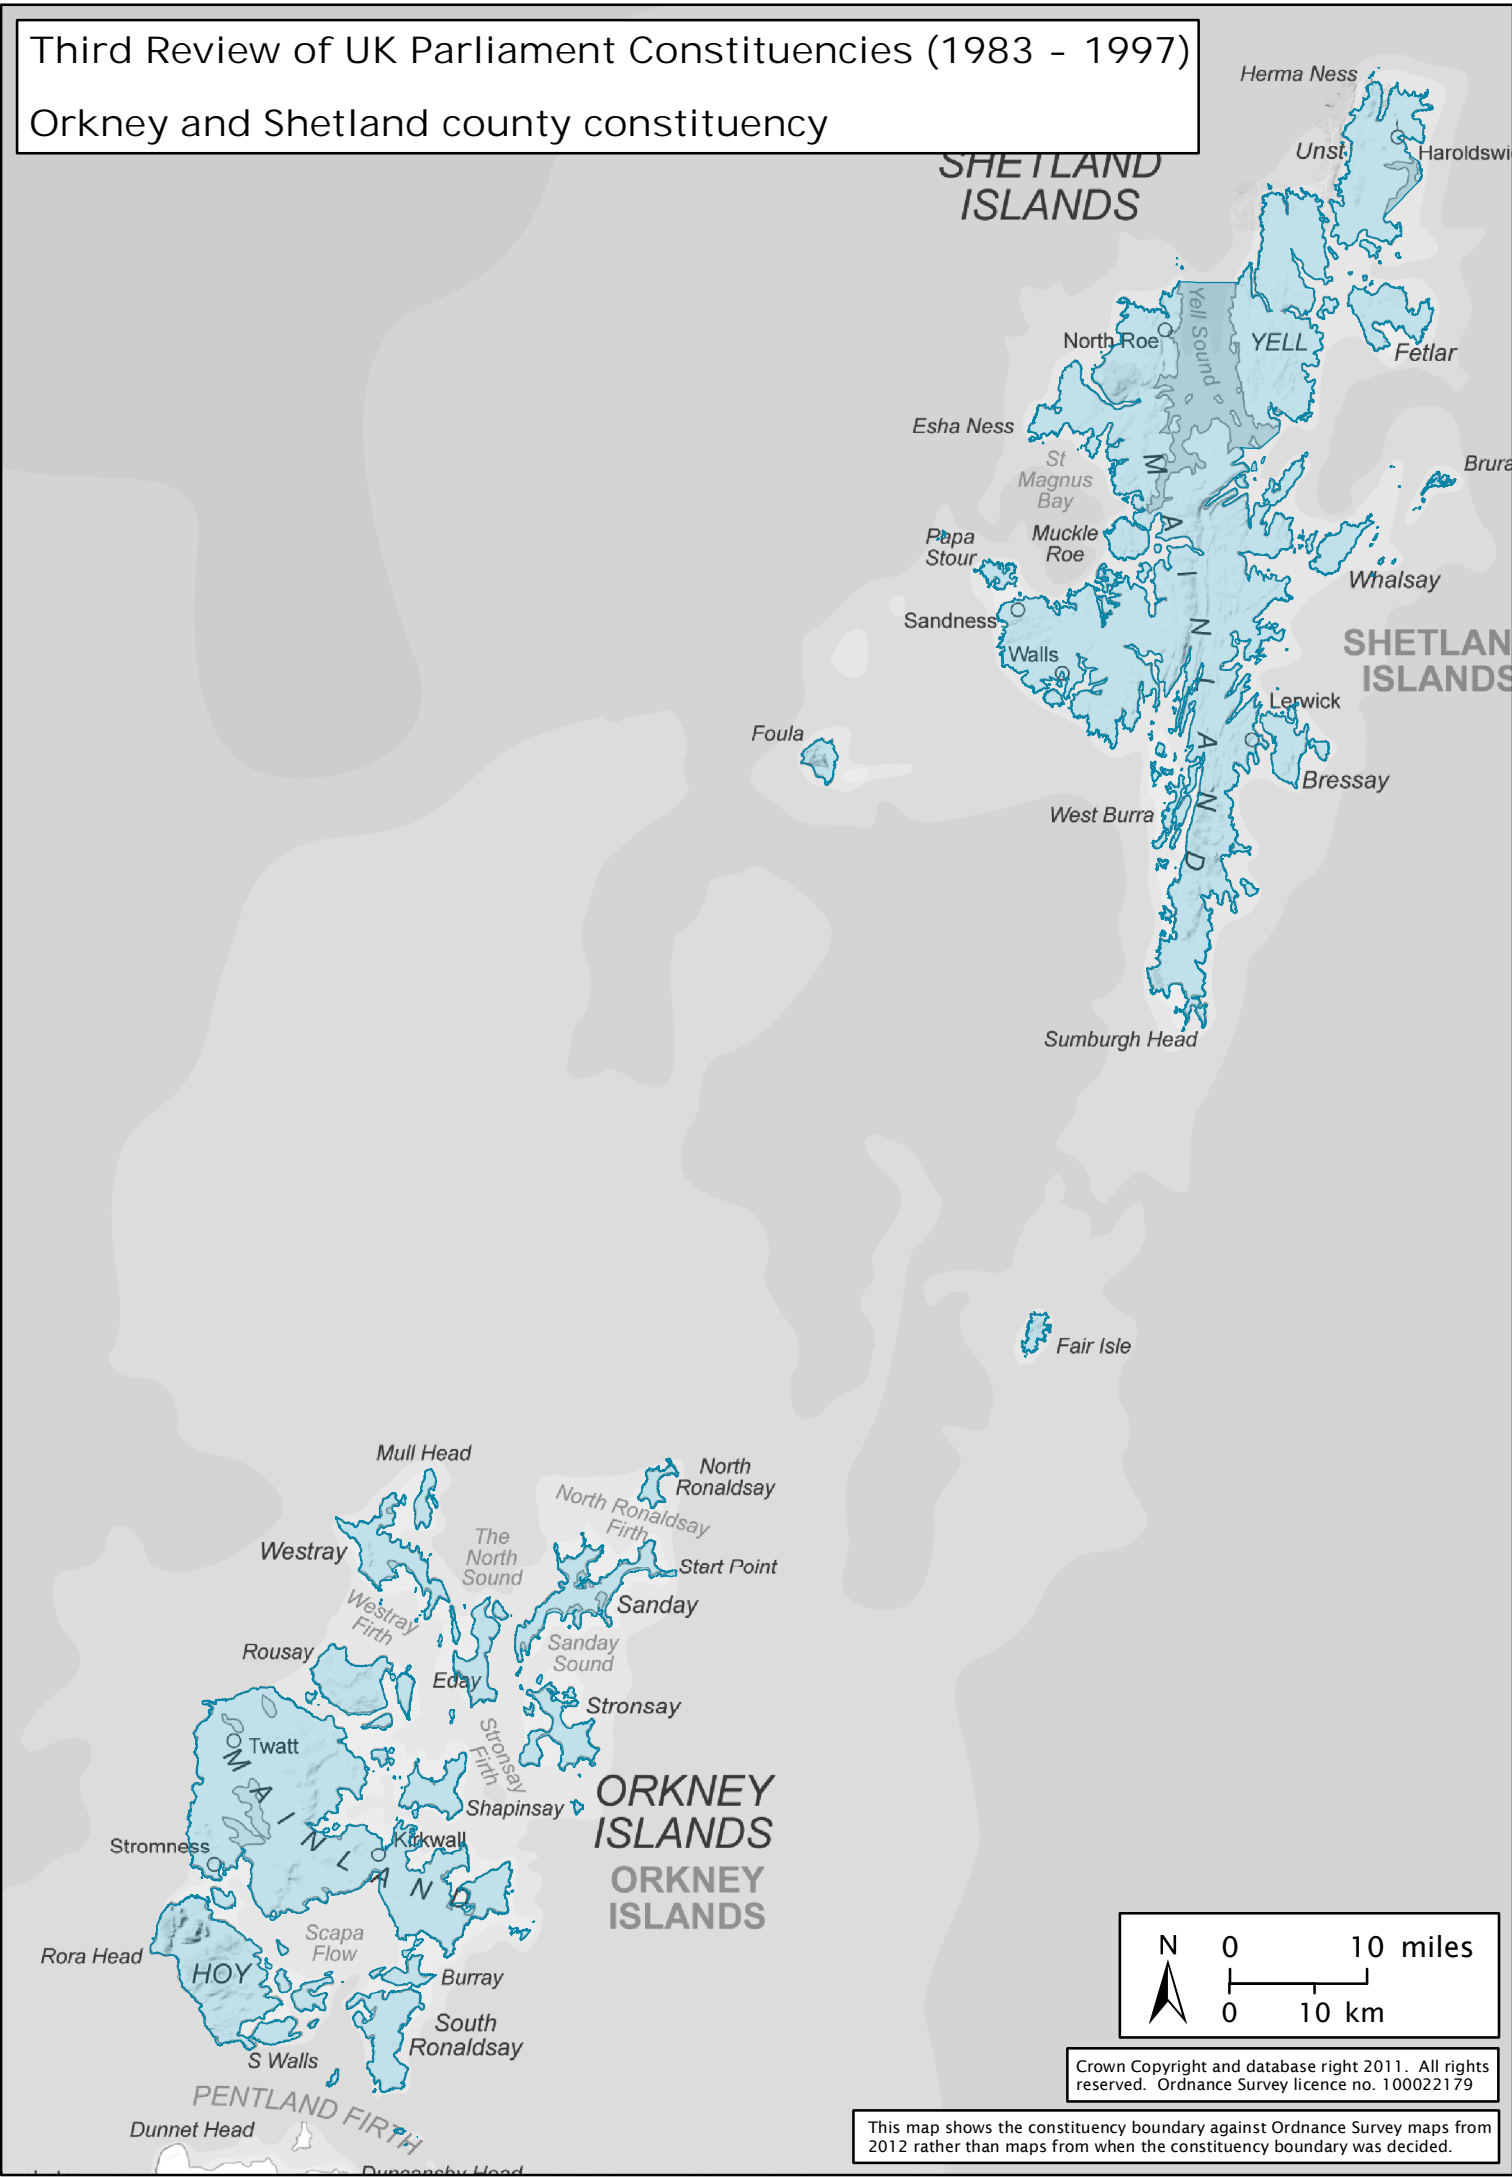

# Third Review of UK Parliament Constituencies (1983 - 1997)

## Orkney and Shetland county constituency

Crown Copyright and database right 2011. All rights reserved. Ordnance Survey licence no. 100022179

This map shows the constituency boundary against Ordnance Survey maps from 2012 rather than maps from when the constituency boundary was decided.