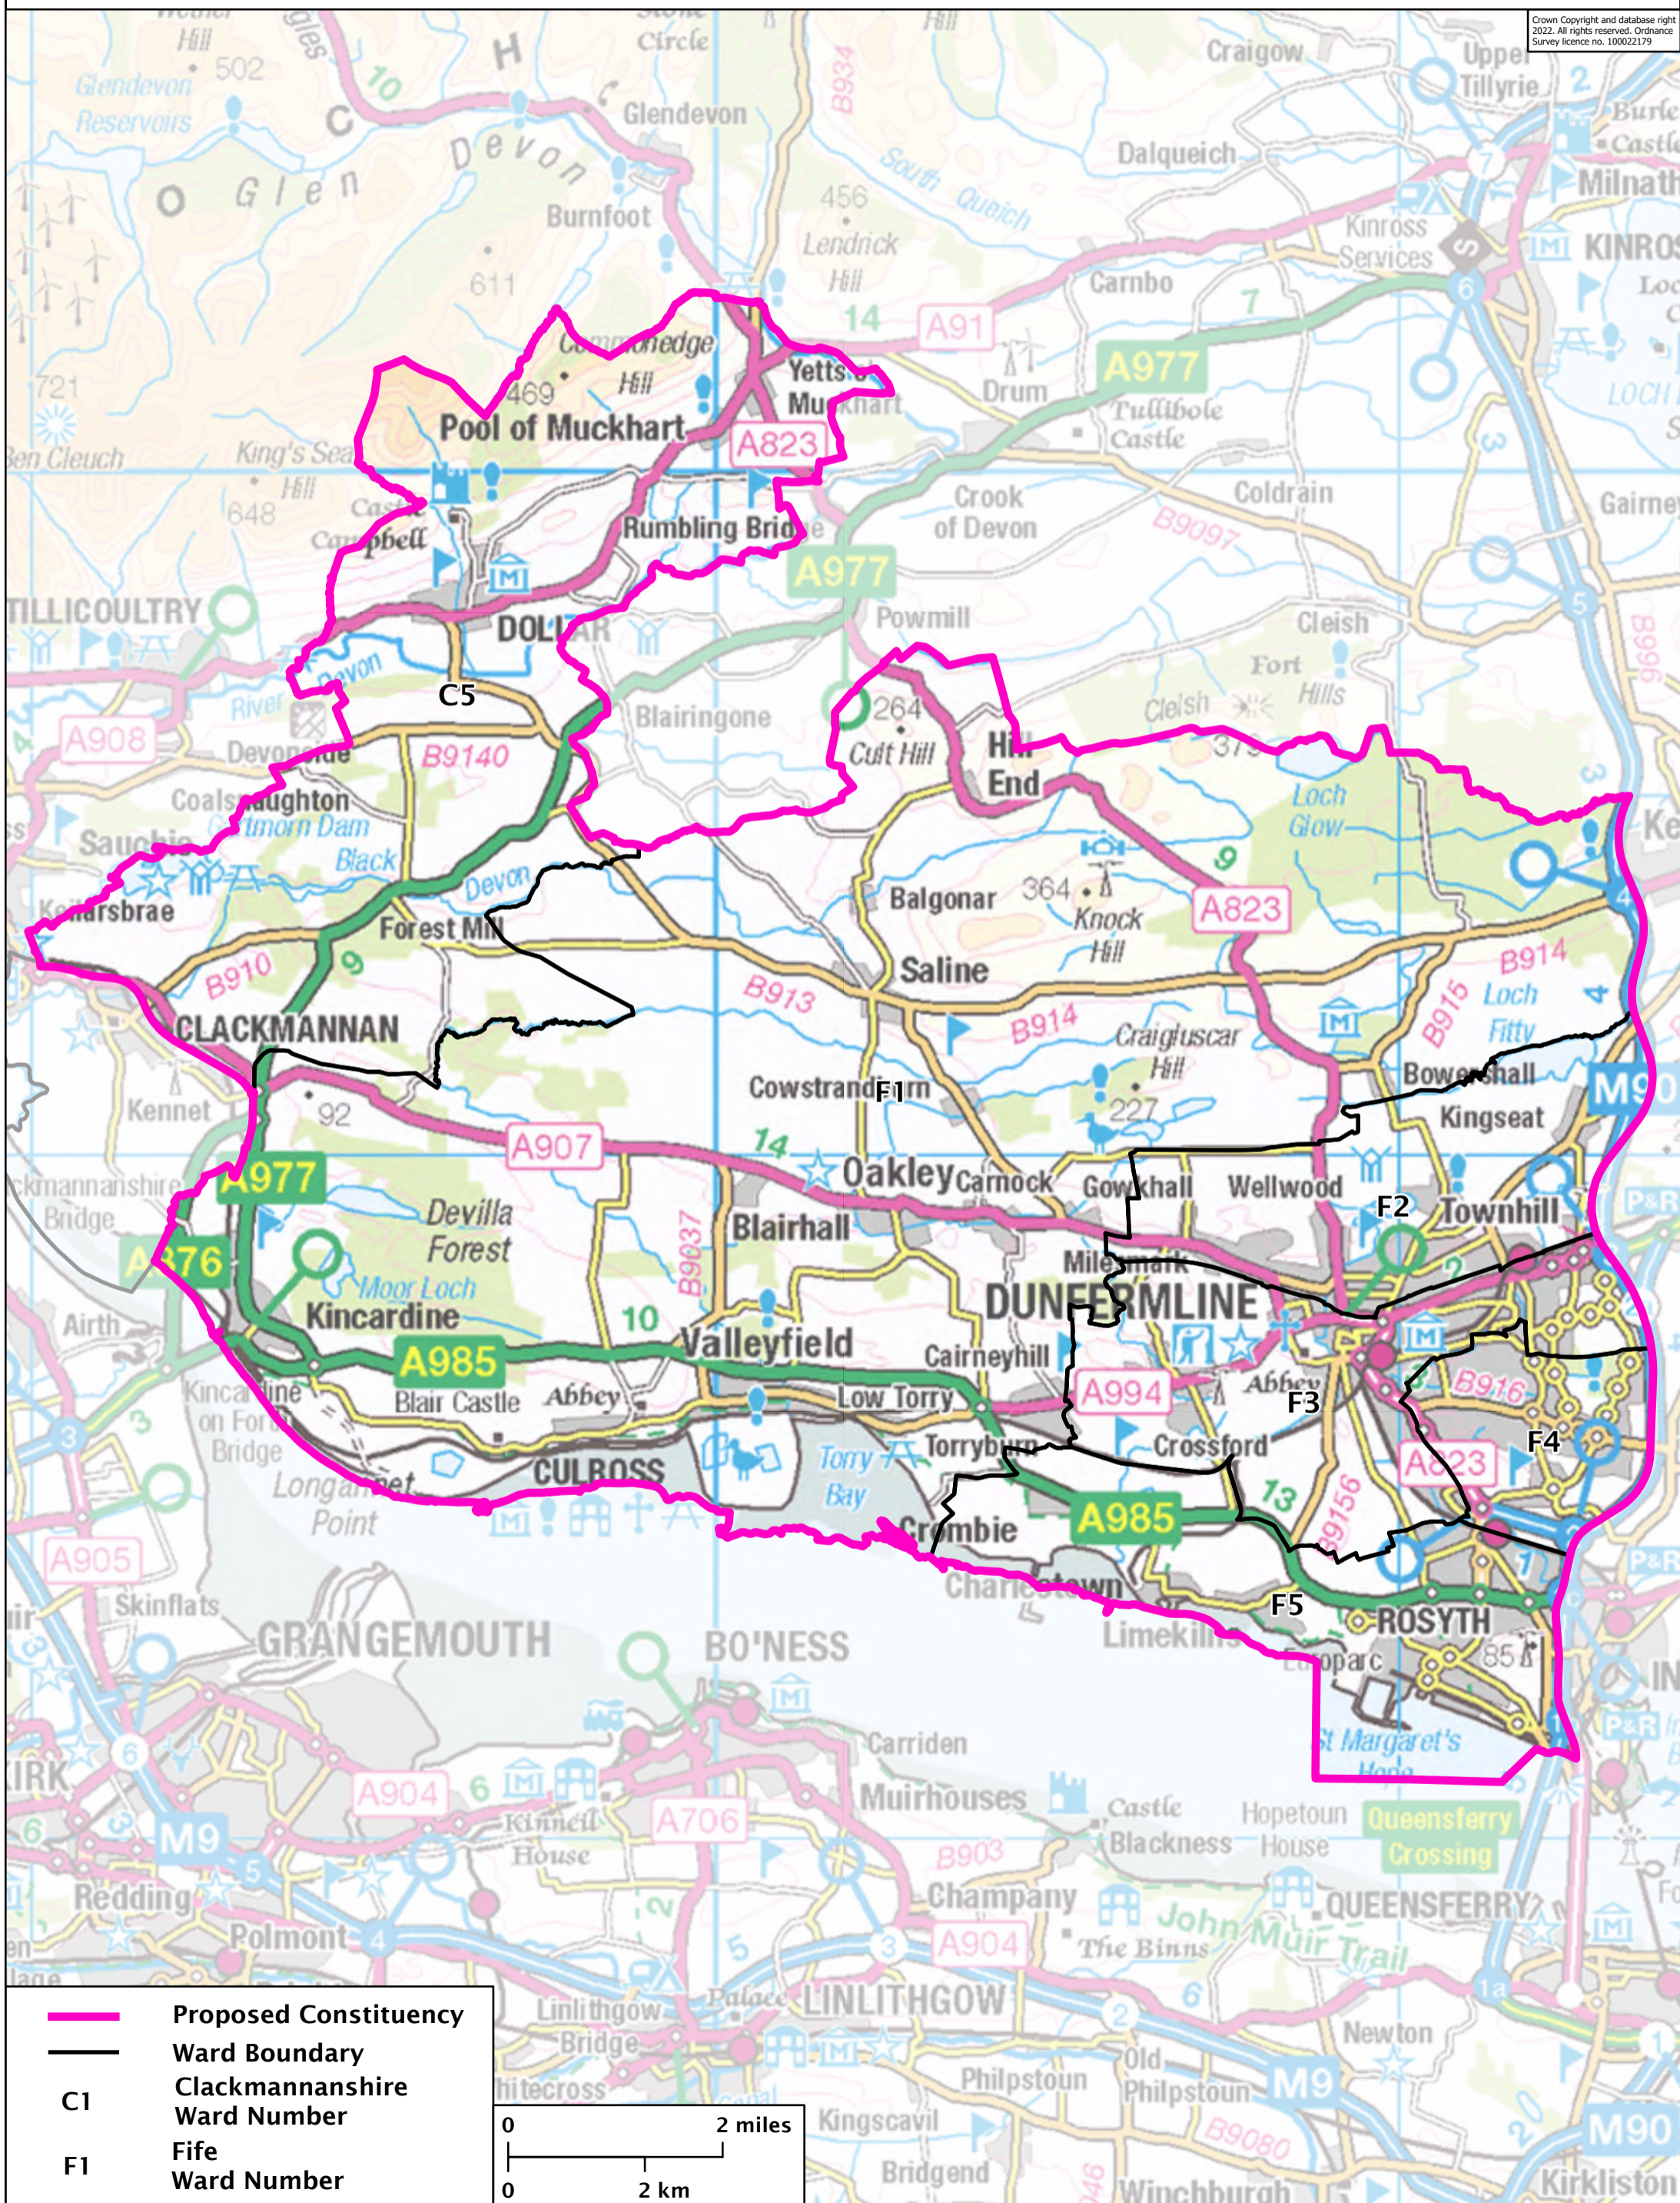

2023 Review of UK Parliament Constituencies - Revised Proposals

Dunfermline and East Ochils County Constituency - Electorate 71,456

- Proposed Constituency
- Ward Boundary
- C1 Clackmannanshire Ward Number
- F1 Fife Ward Number